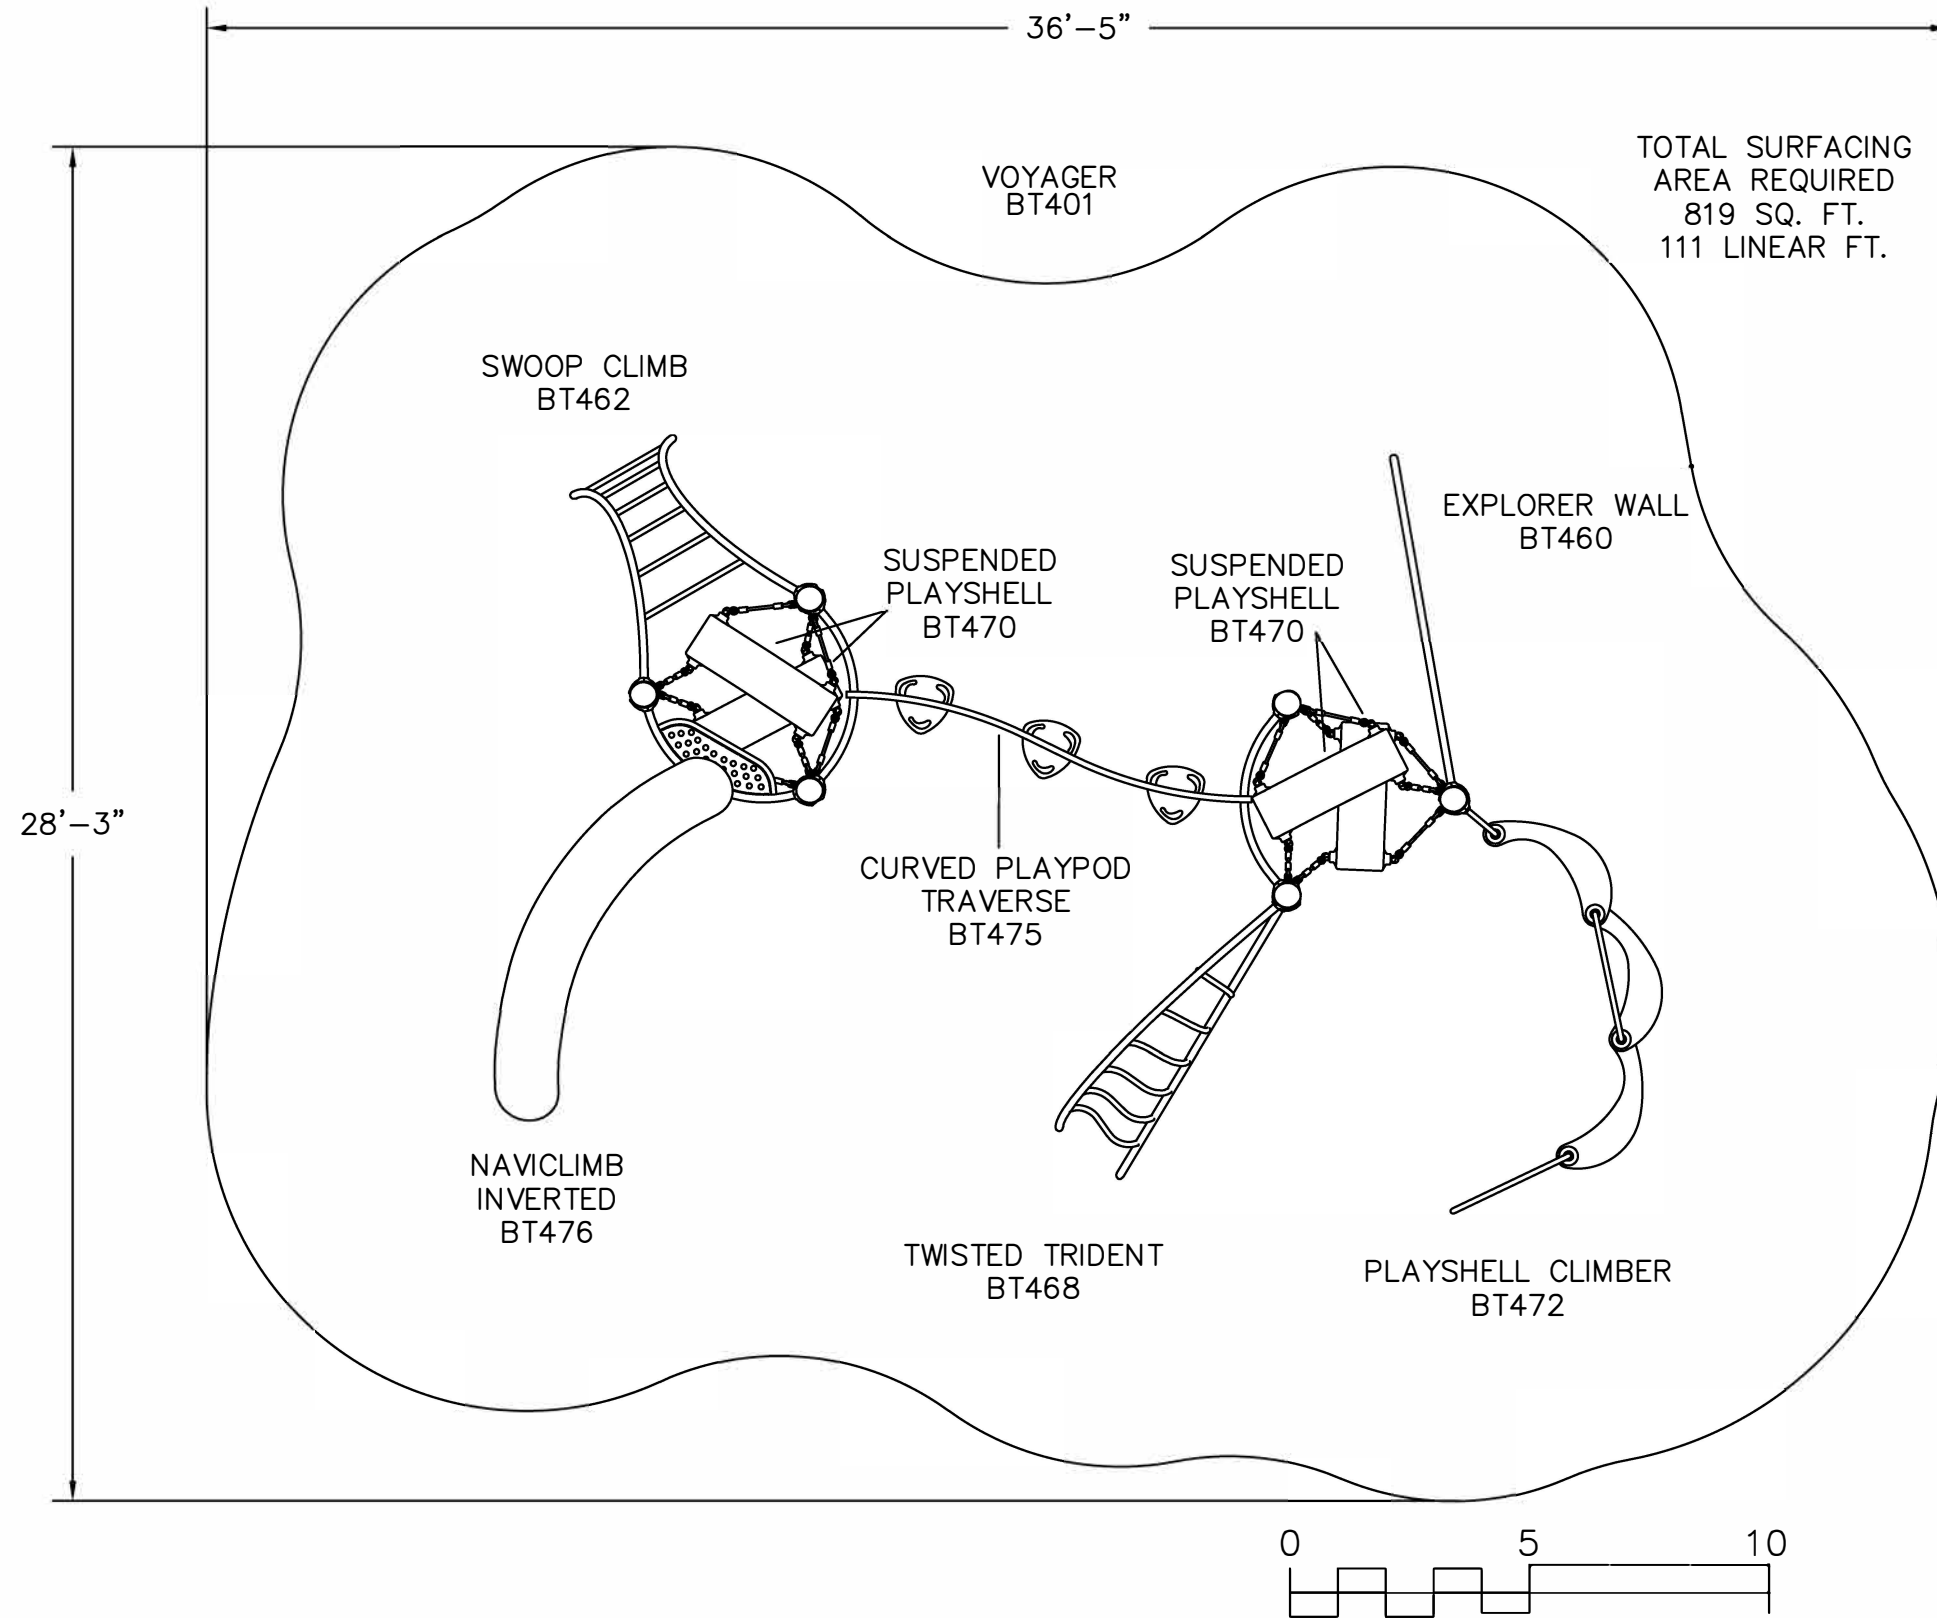

Voyage
BT-401

This play equipment is
recommended for
children ages:
5-12

Scale: 1/4" = 1'-0"
This drawing can be
scaled only when in
an 11" x 17" format

Drawn By:
Jason Roberts
Date:
06/21/2018
Quote Number:
BT-401

BigToys

544 Chestnut Street
Chattanooga, TN 37402
866-814-8697 | www.bigtoys.com

User Capacity
20-24
Critical Fall Height
8'-0"

Bigtoys

IMPORTANT: Never install play equipment over hard, unresilient surfaces such as asphalt, concrete, or compacted earth. It is the owner's responsibility to ensure the "minimum area required" contains an appropriate amount of resilient material to cushion accidental falls.