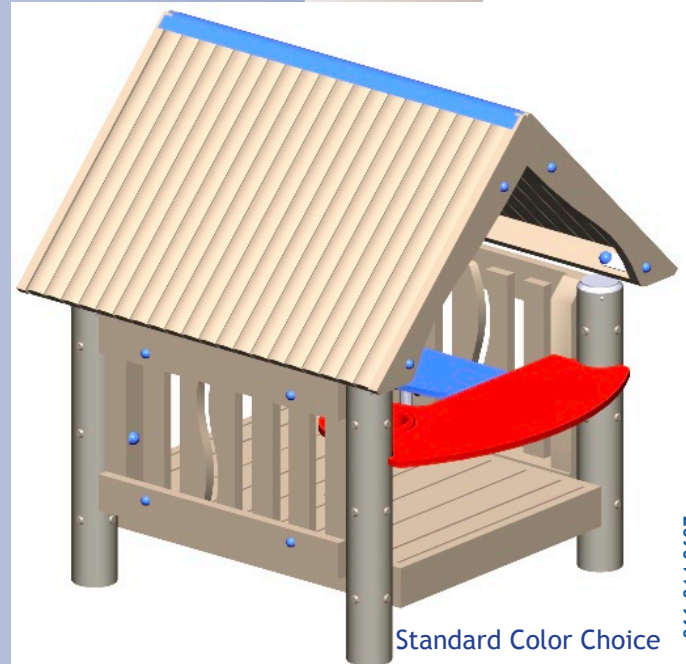

MEC-640-10 EarlyWorks Compact Accessible Playhouse

“Just my size” themes offer a welcoming and secure play atmosphere for younger children. Play furniture and play structures made to their scale tells them “you are special and just right, as you are”.

Natural Color Choice

Standard Color Choice

BigToys[®]

Product development is an on going process. For this reason we reserve the right to make modifications in the form of product improvements in all our products.

Equipment must be installed over resilient surfacing appropriate to the safety guidelines for your area.

MEC-640-10 EarlyWorks Compact Accessible Playhouse

Best User Age: 2-5

Estimated Capacity: 6-8 Children

Space Required, Including Use Zone:

17'-4" X 17'-0" / 533cm x 518cm

Highest Designated Play Surface:

2'-5" / 74cm

Hours to Install: 10

Footing: In Ground Posts, Concrete Required (est: 5 cubic feet)

Ground Level Play Event: Pretending