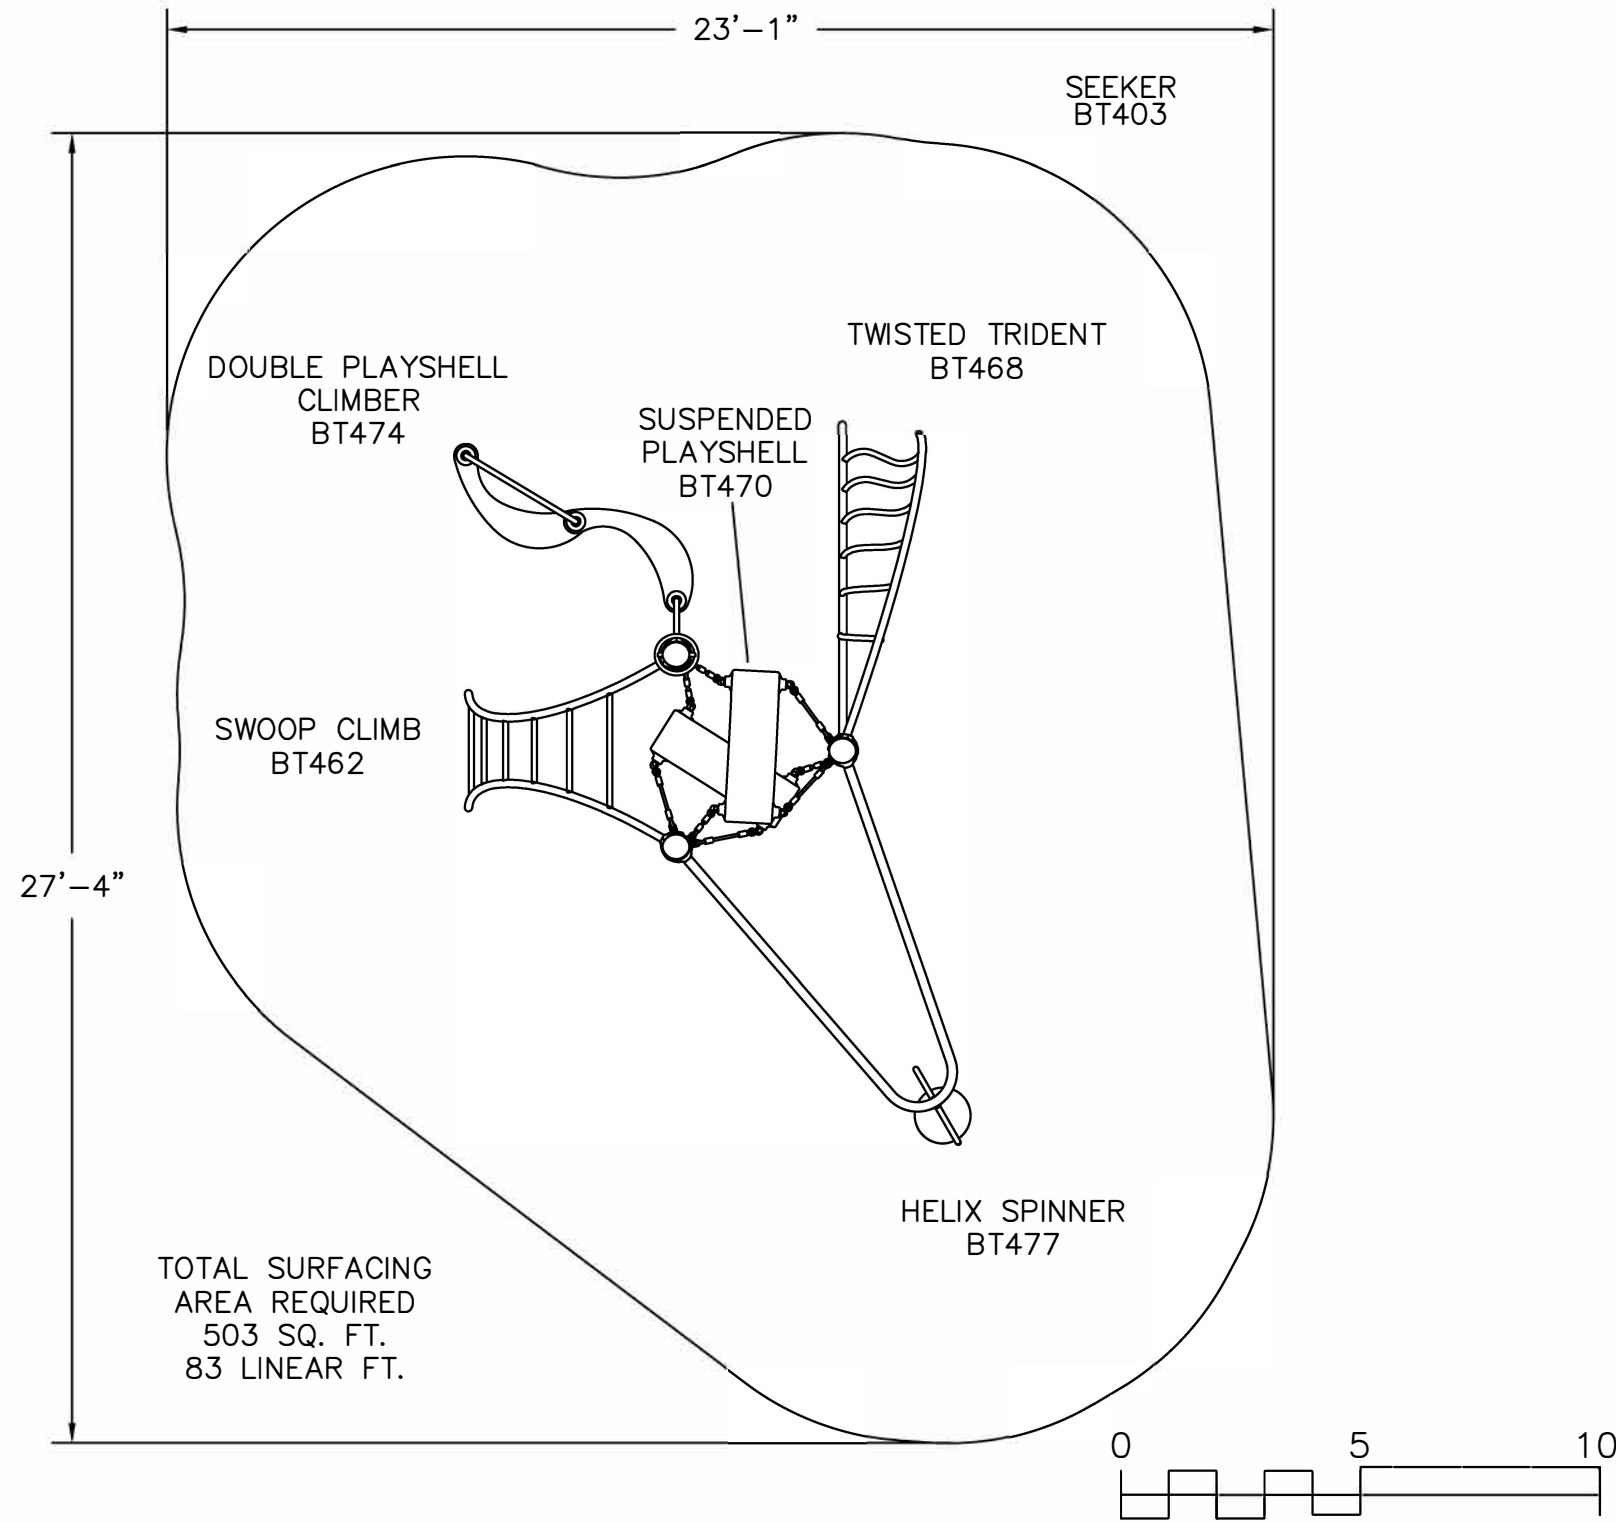

Seeker
BT-403

This play equipment is
recommended for
children ages:
5-12

Scale: 1/4" = 1'-0"
This drawing can be
scaled only when in
an 11" x 17" format

Drawn By:
Jason Roberts
Date:
06/22/2018
Quote Number:
BT-403

BigToys

544 Chestnut Street
Chattanooga, TN 37402
866-814-8697 | www.bigtoys.com

User Capacity
10-12
Critical Fall Height
8'-0"

ISO
9001
CERTIFIED

Bigtoys

IMPORTANT: Never install play equipment over hard, unresilient surfaces such as asphalt, concrete, or compacted earth. It is the owner's responsibility to ensure the "minimum area required" contains an appropriate amount of resilient material to cushion accidental falls.