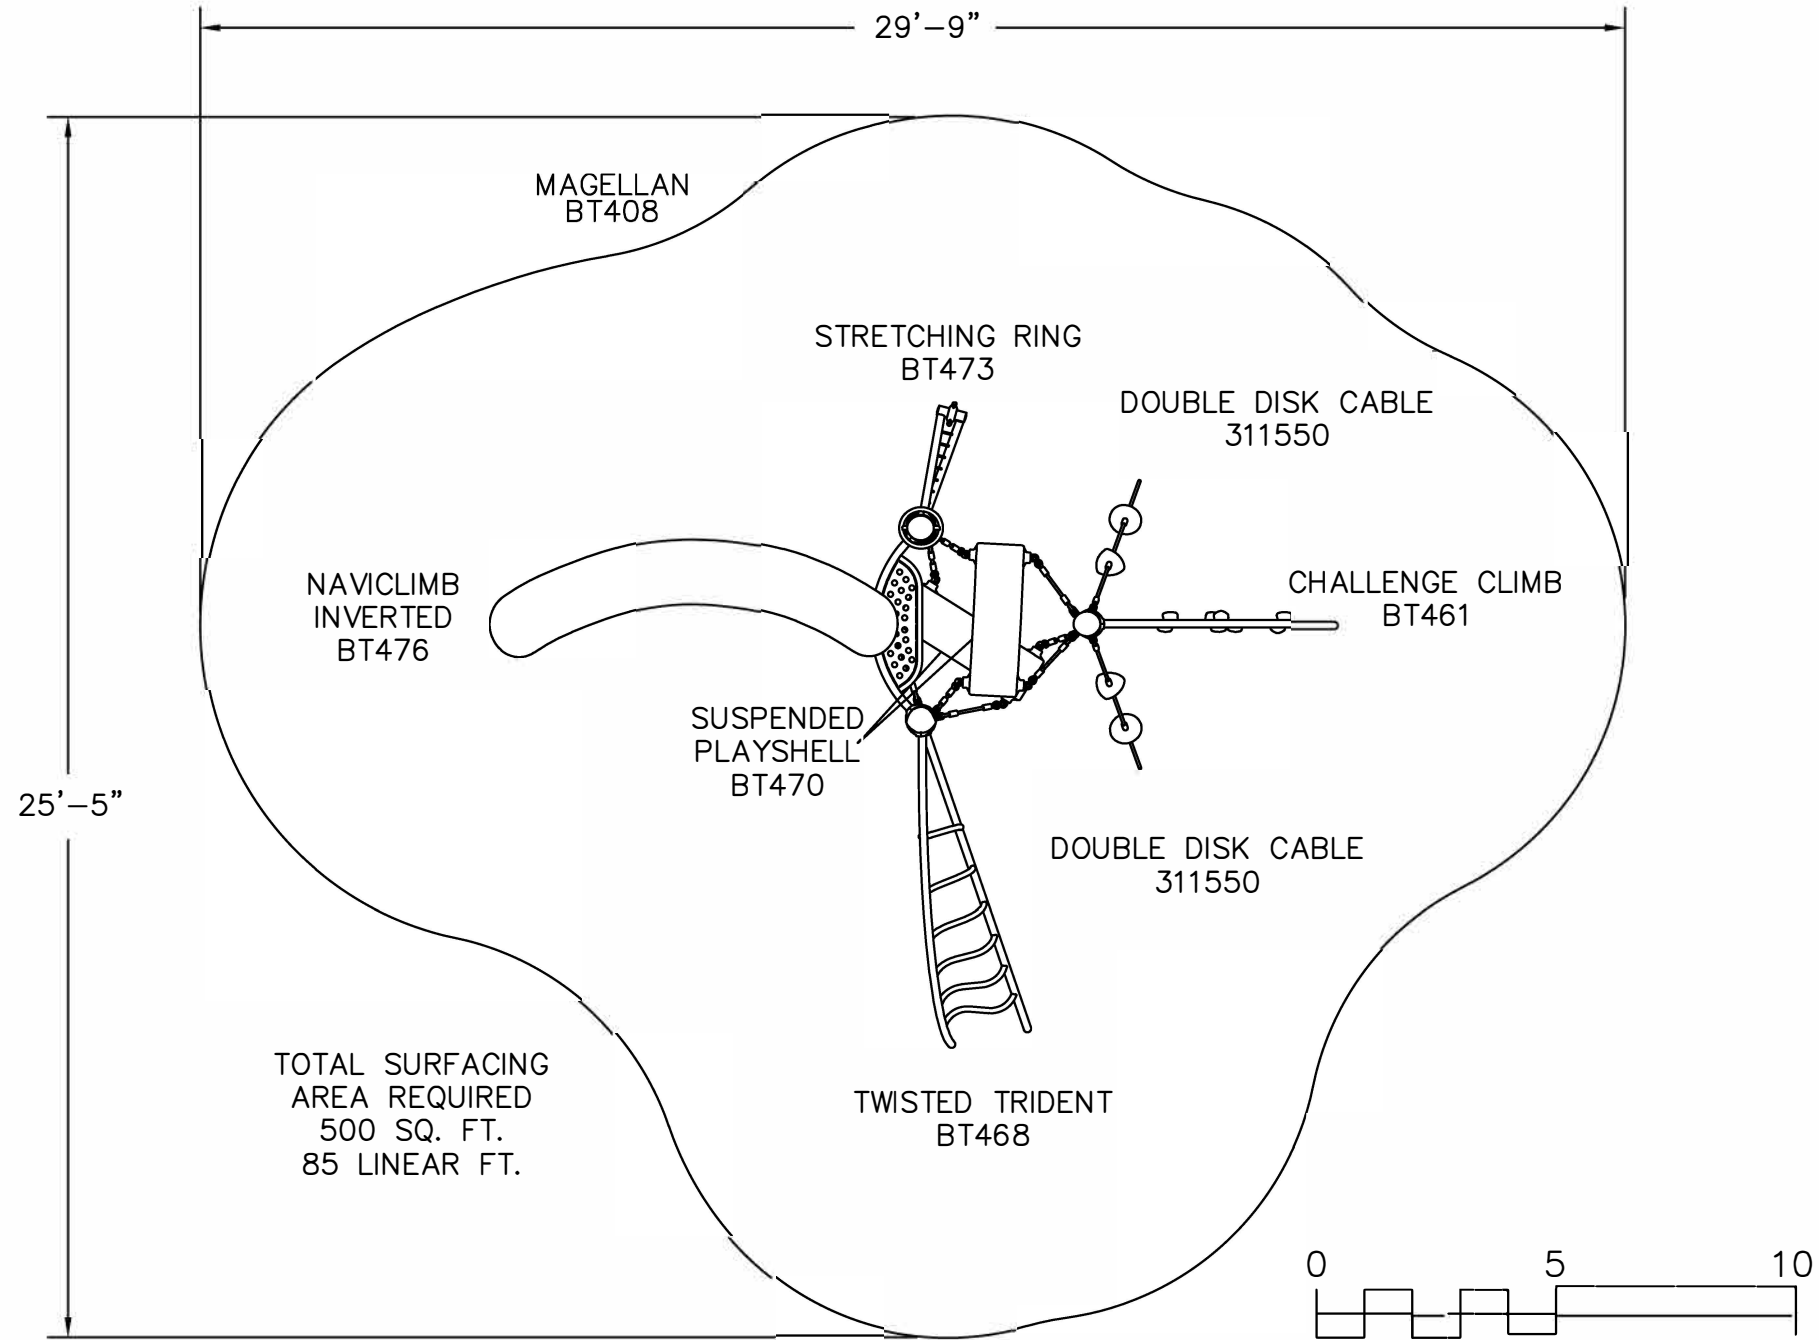

Magellan  
BT-408

This play equipment is  
recommended for  
children ages:  
5-12

Scale: 1/4" = 1'-0"  
This drawing can be  
scaled only when in  
an 11" x 17" format

Drawn By:  
Jason Roberts  
Date:  
06/21/2018  
Quote Number:  
BT-408

**BigToys**

544 Chestnut Street  
Chattanooga, TN 37402  
866-814-8697 | www.bigtoys.com

User Capacity  
15-20  
Critical Fall Height  
8'-0"

ISO  
9001  
CERTIFIED

Bigtoys

**IMPORTANT:** Never install play equipment over hard, unresilient surfaces such as asphalt, concrete, or compacted earth. It is the owner's responsibility to ensure the "minimum area required" contains an appropriate amount of resilient material to cushion accidental falls.