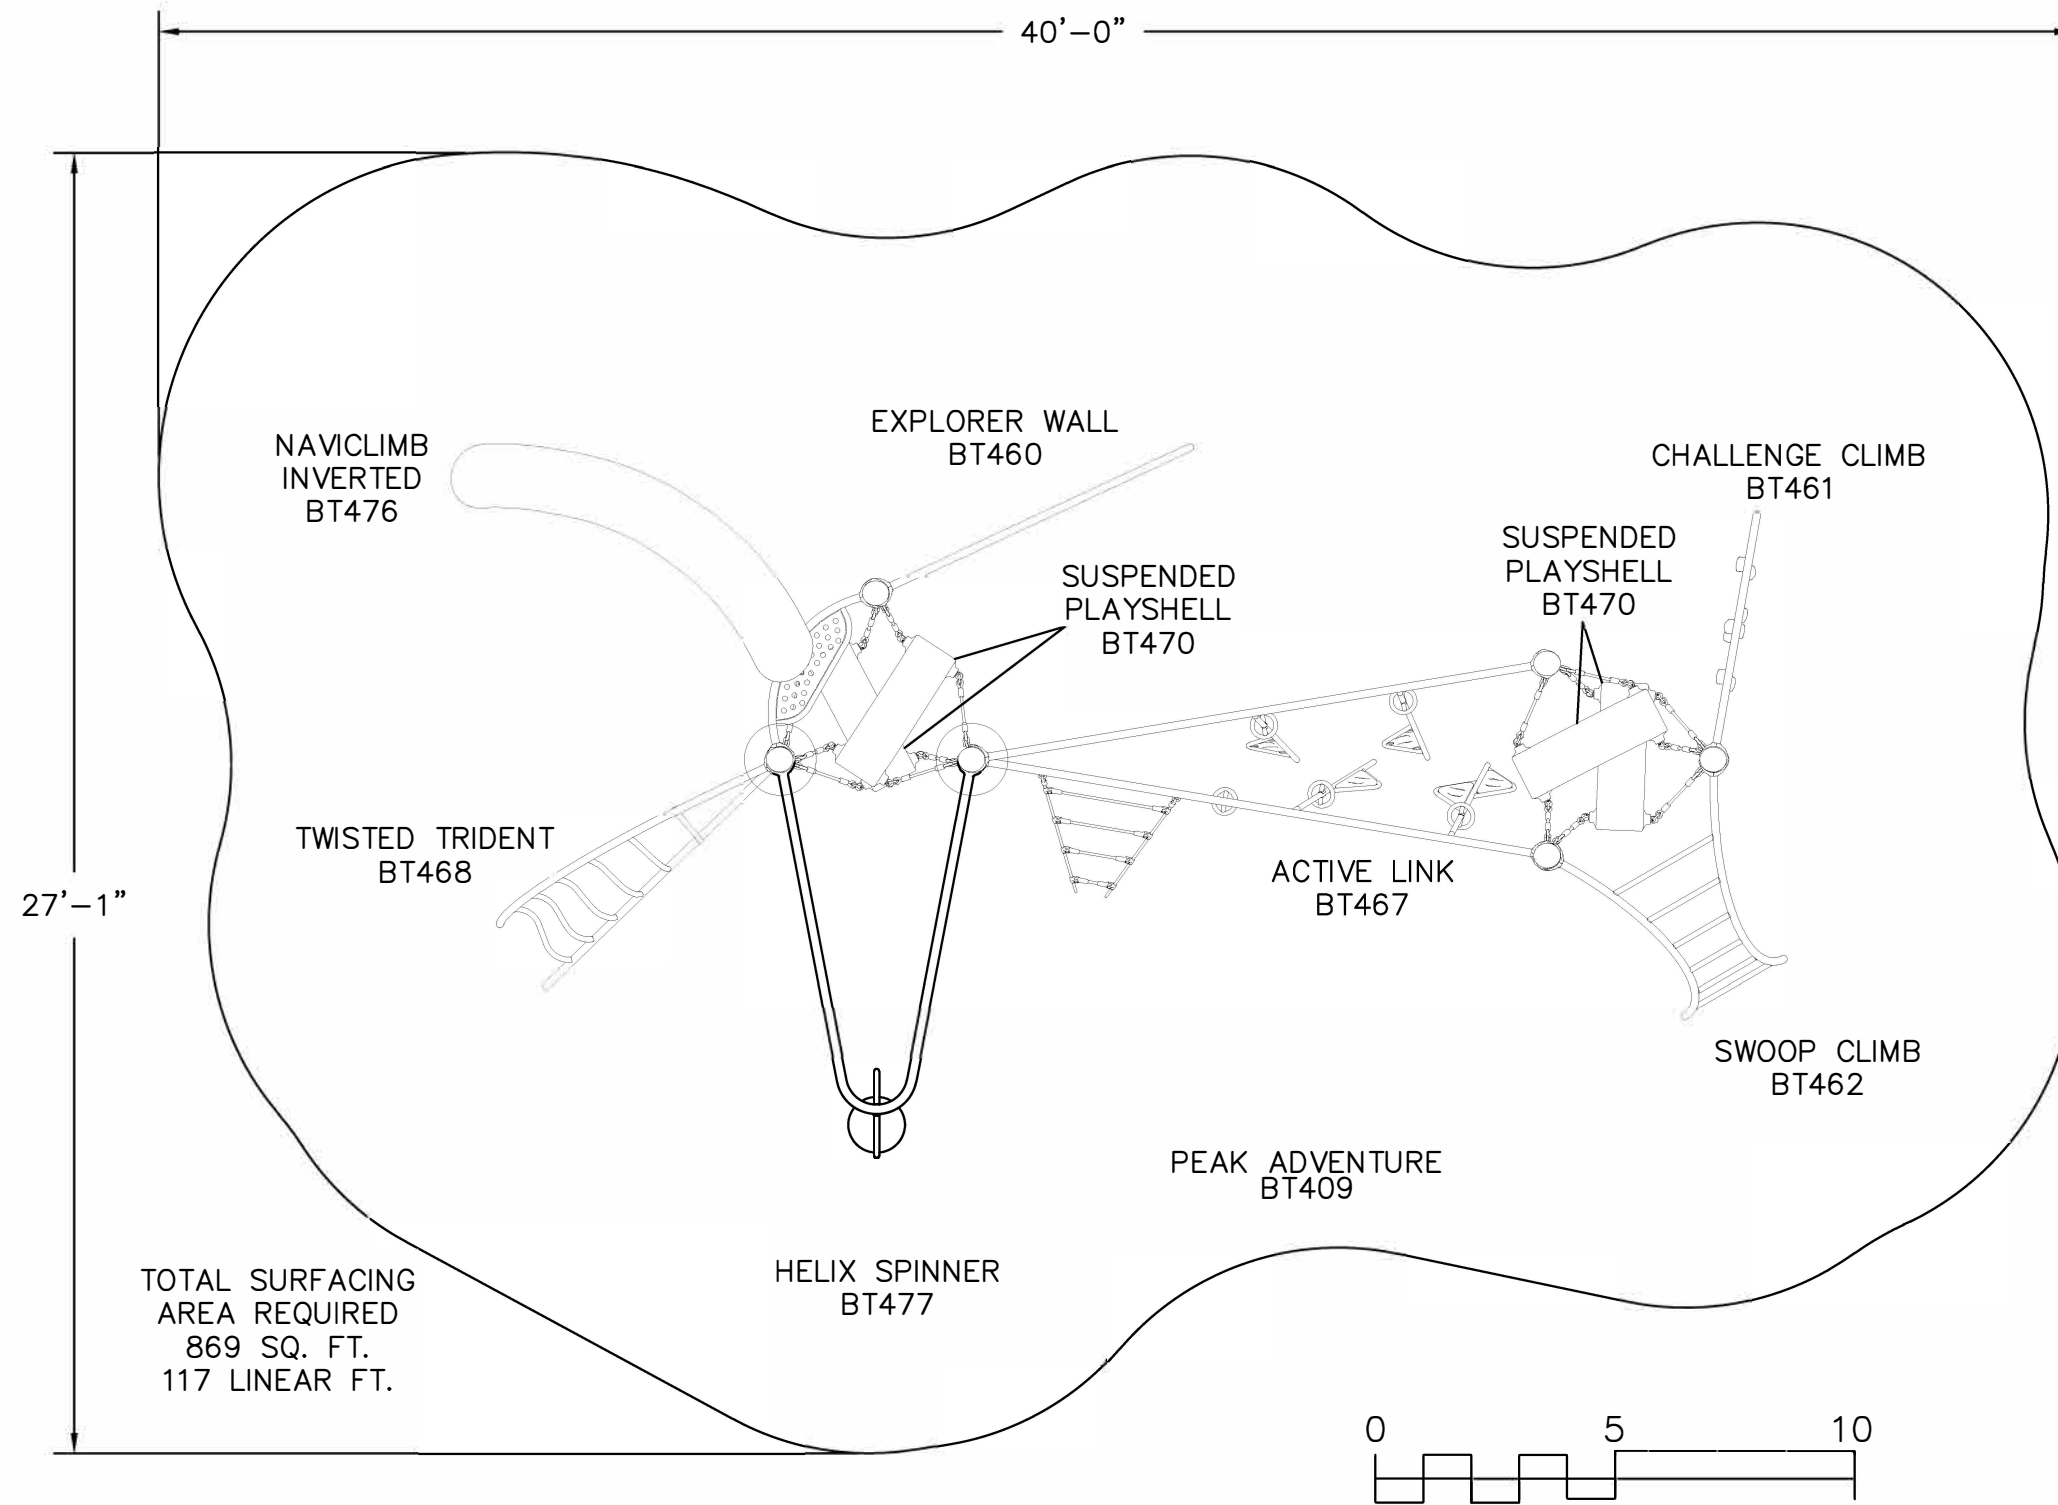

Peak Adventure
BT-409

This play equipment is
recommended for
children ages:
5-12

Scale: 1/4" = 1'-0"
This drawing can be
scaled only when in
an 11" x 17" format

Drawn By:
Jason Roberts
Date:
06/22/2018
Quote Number:
BT-409

BigToys

544 Chestnut Street
Chattanooga, TN 37402
866-814-8697 | www.bigtoys.com

User Capacity
30-40
Critical Fall Height
8'-0"

ISO
9001
CERTIFIED

Bigtoys

IMPORTANT: Never install play equipment over hard, unresilient surfaces such as asphalt, concrete, or compacted earth. It is the owner's responsibility to ensure the "minimum area required" contains an appropriate amount of resilient material to cushion accidental falls.