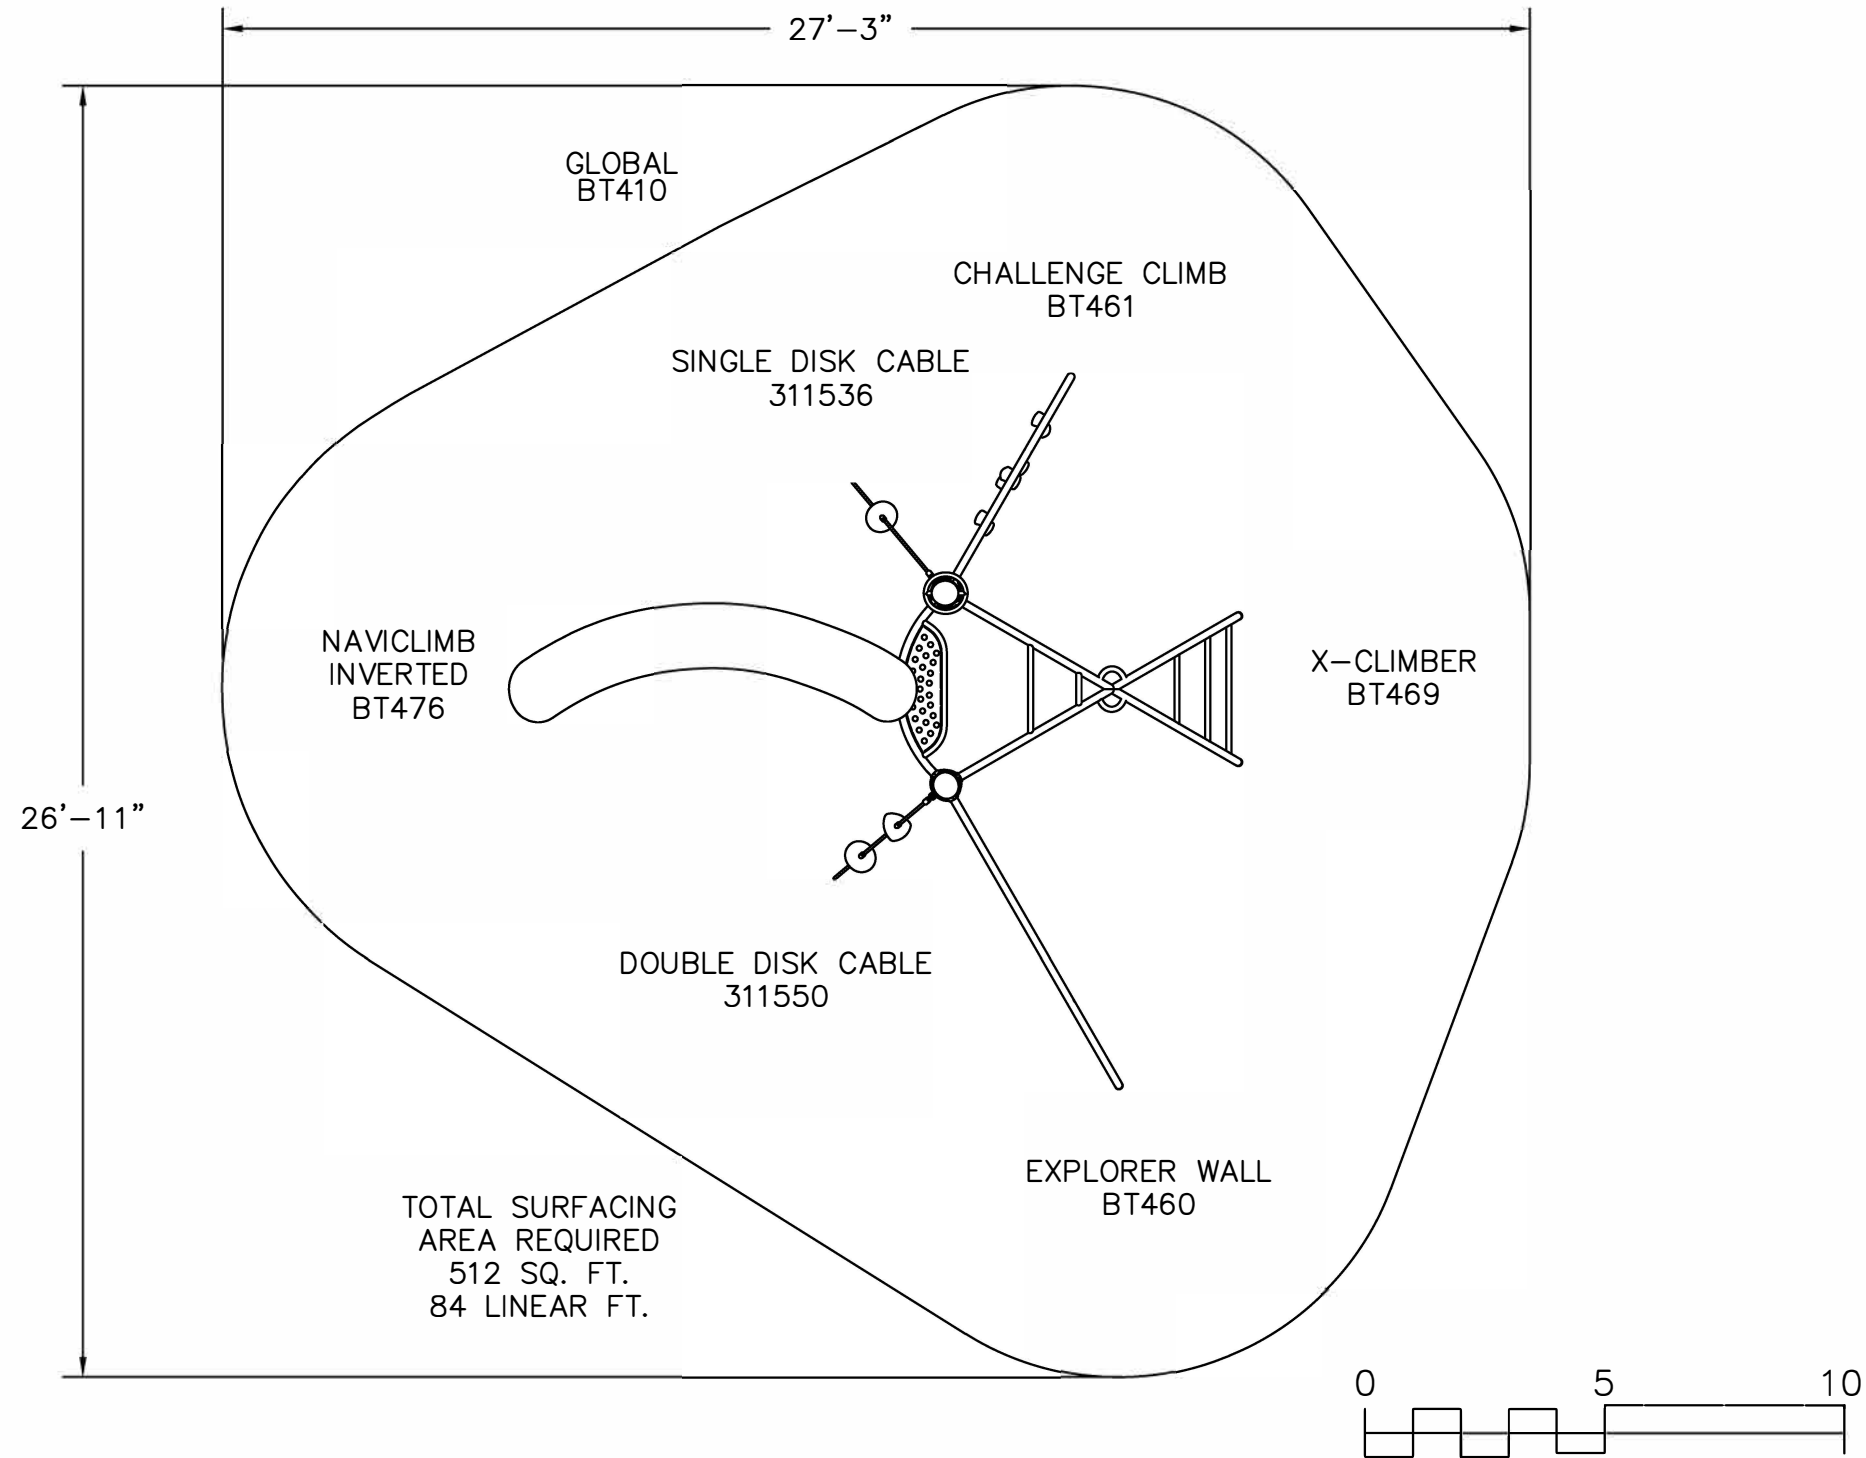

Global
BT-410

This play equipment is
recommended for
children ages:
5-12

Scale: 1/4" = 1'-0"
This drawing can be
scaled only when in
an 11" x 17" format

Drawn By:
Jason Roberts
Date:
06/22/2018
Quote Number:
BT-410

BigToys

544 Chestnut Street
Chattanooga, TN 37402
866-814-8697 | www.bigtoys.com

User Capacity
8-12
Critical Fall Height
8'-0"

ISO
9001
CERTIFIED

Bigtoys

IMPORTANT: Never install play equipment over hard, unresilient surfaces such as asphalt, concrete, or compacted earth. It is the owner's responsibility to ensure the "minimum area required" contains an appropriate amount of resilient material to cushion accidental falls.