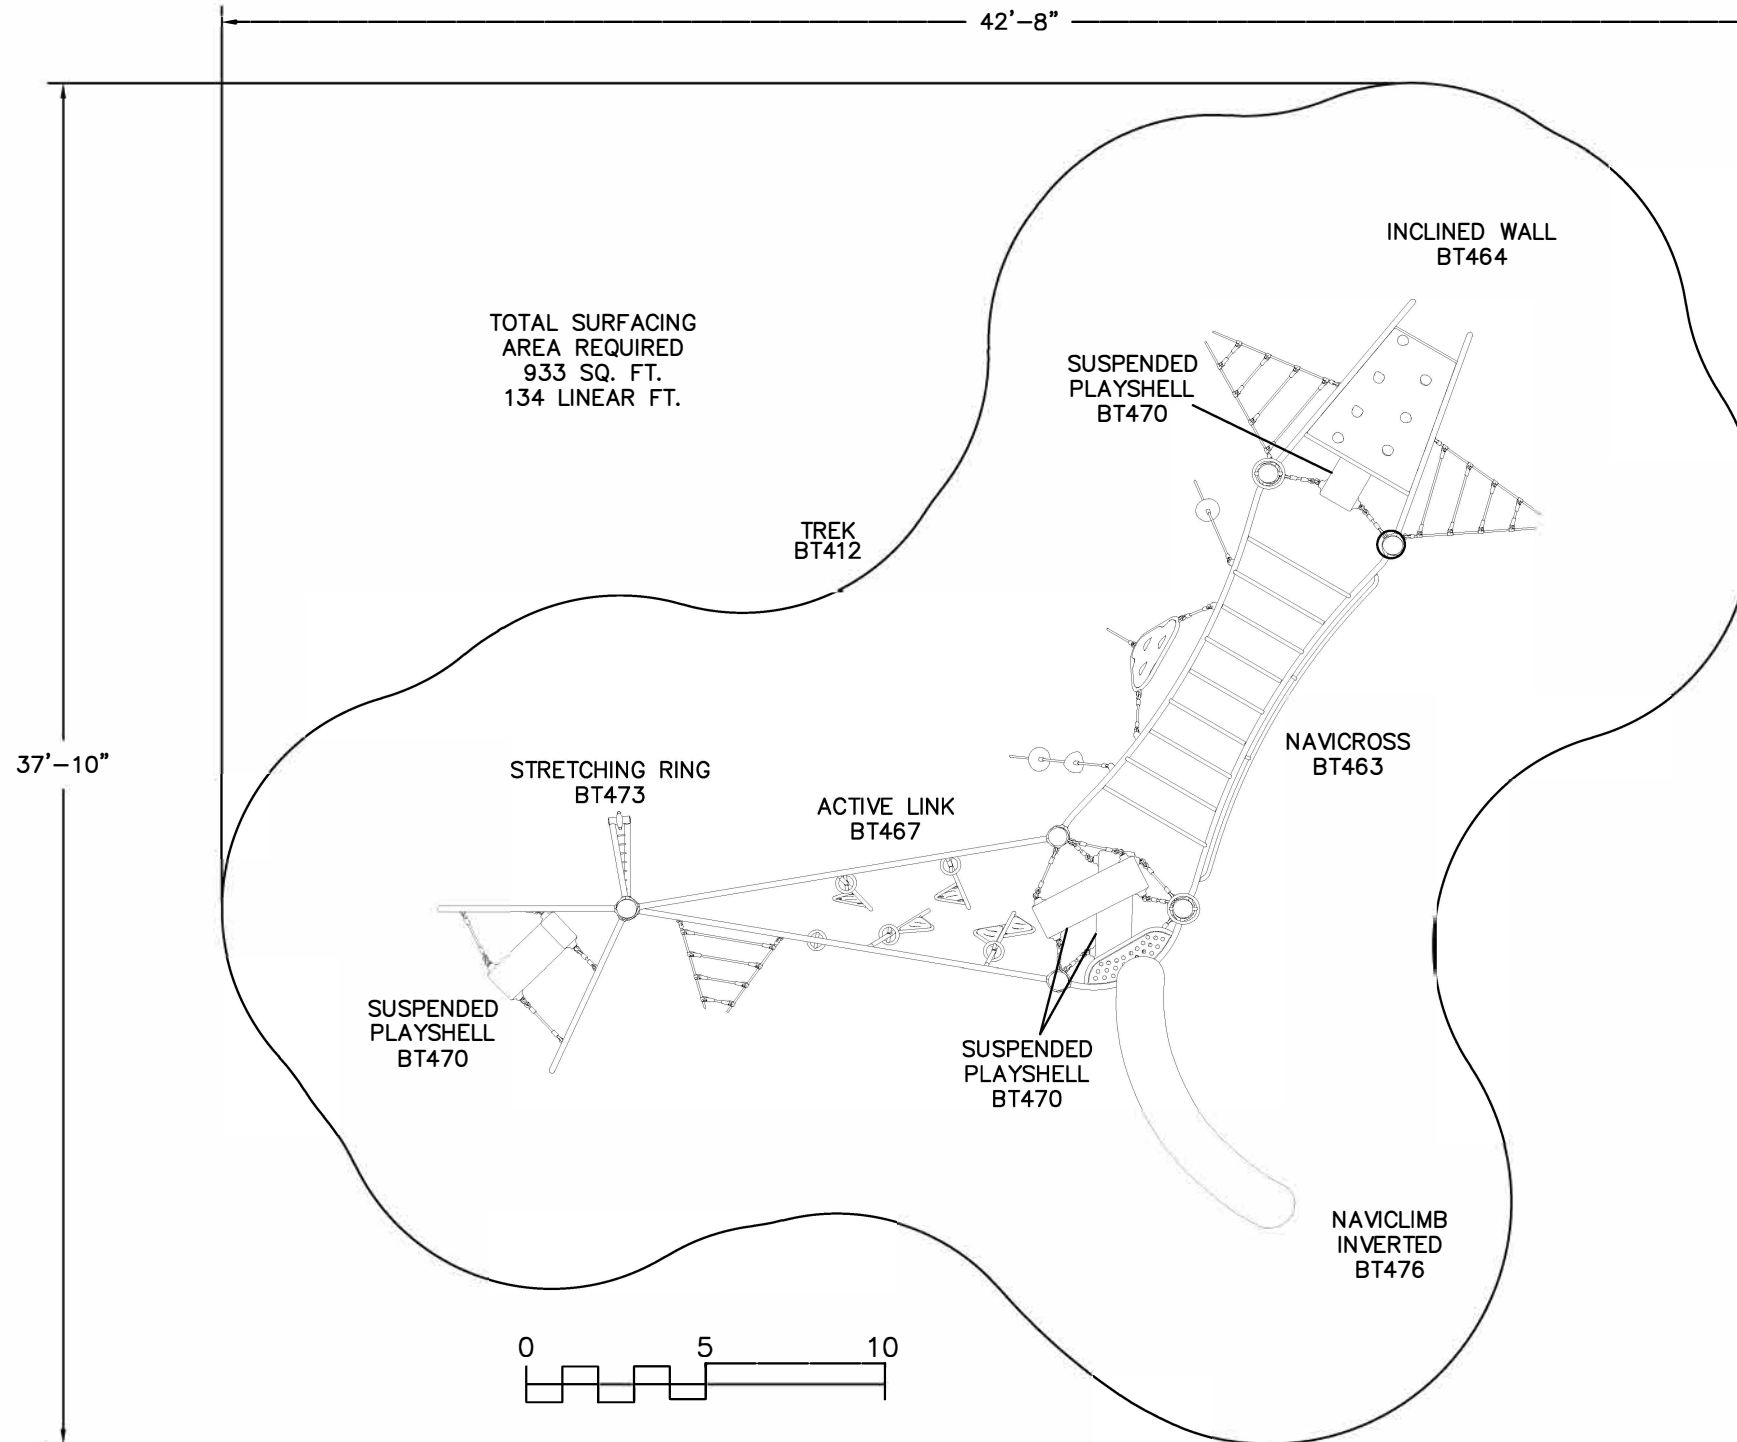

Trek  
BT-412

This play equipment is recommended for children ages:  
5-12

Scale: 3/16" = 1'-0"  
This drawing can be scaled only when in an 11" x 17" format

Drawn By:  
Jason Roberts  
Date:  
06/21/2018  
Quote Number:  
BT-412

**BigToys**

544 Chestnut Street  
Chattanooga, TN 37402  
866-814-8697 | www.bigtoys.com

User Capacity  
34-45  
Critical Fall Height  
8'-0"

ISO  
9001  
CERTIFIED

Bigtoys

**IMPORTANT:** Never install play equipment over hard, unresilient surfaces such as asphalt, concrete, or compacted earth. It is the owner's responsibility to ensure the "minimum area required" contains an appropriate amount of resilient material to cushion accidental falls.