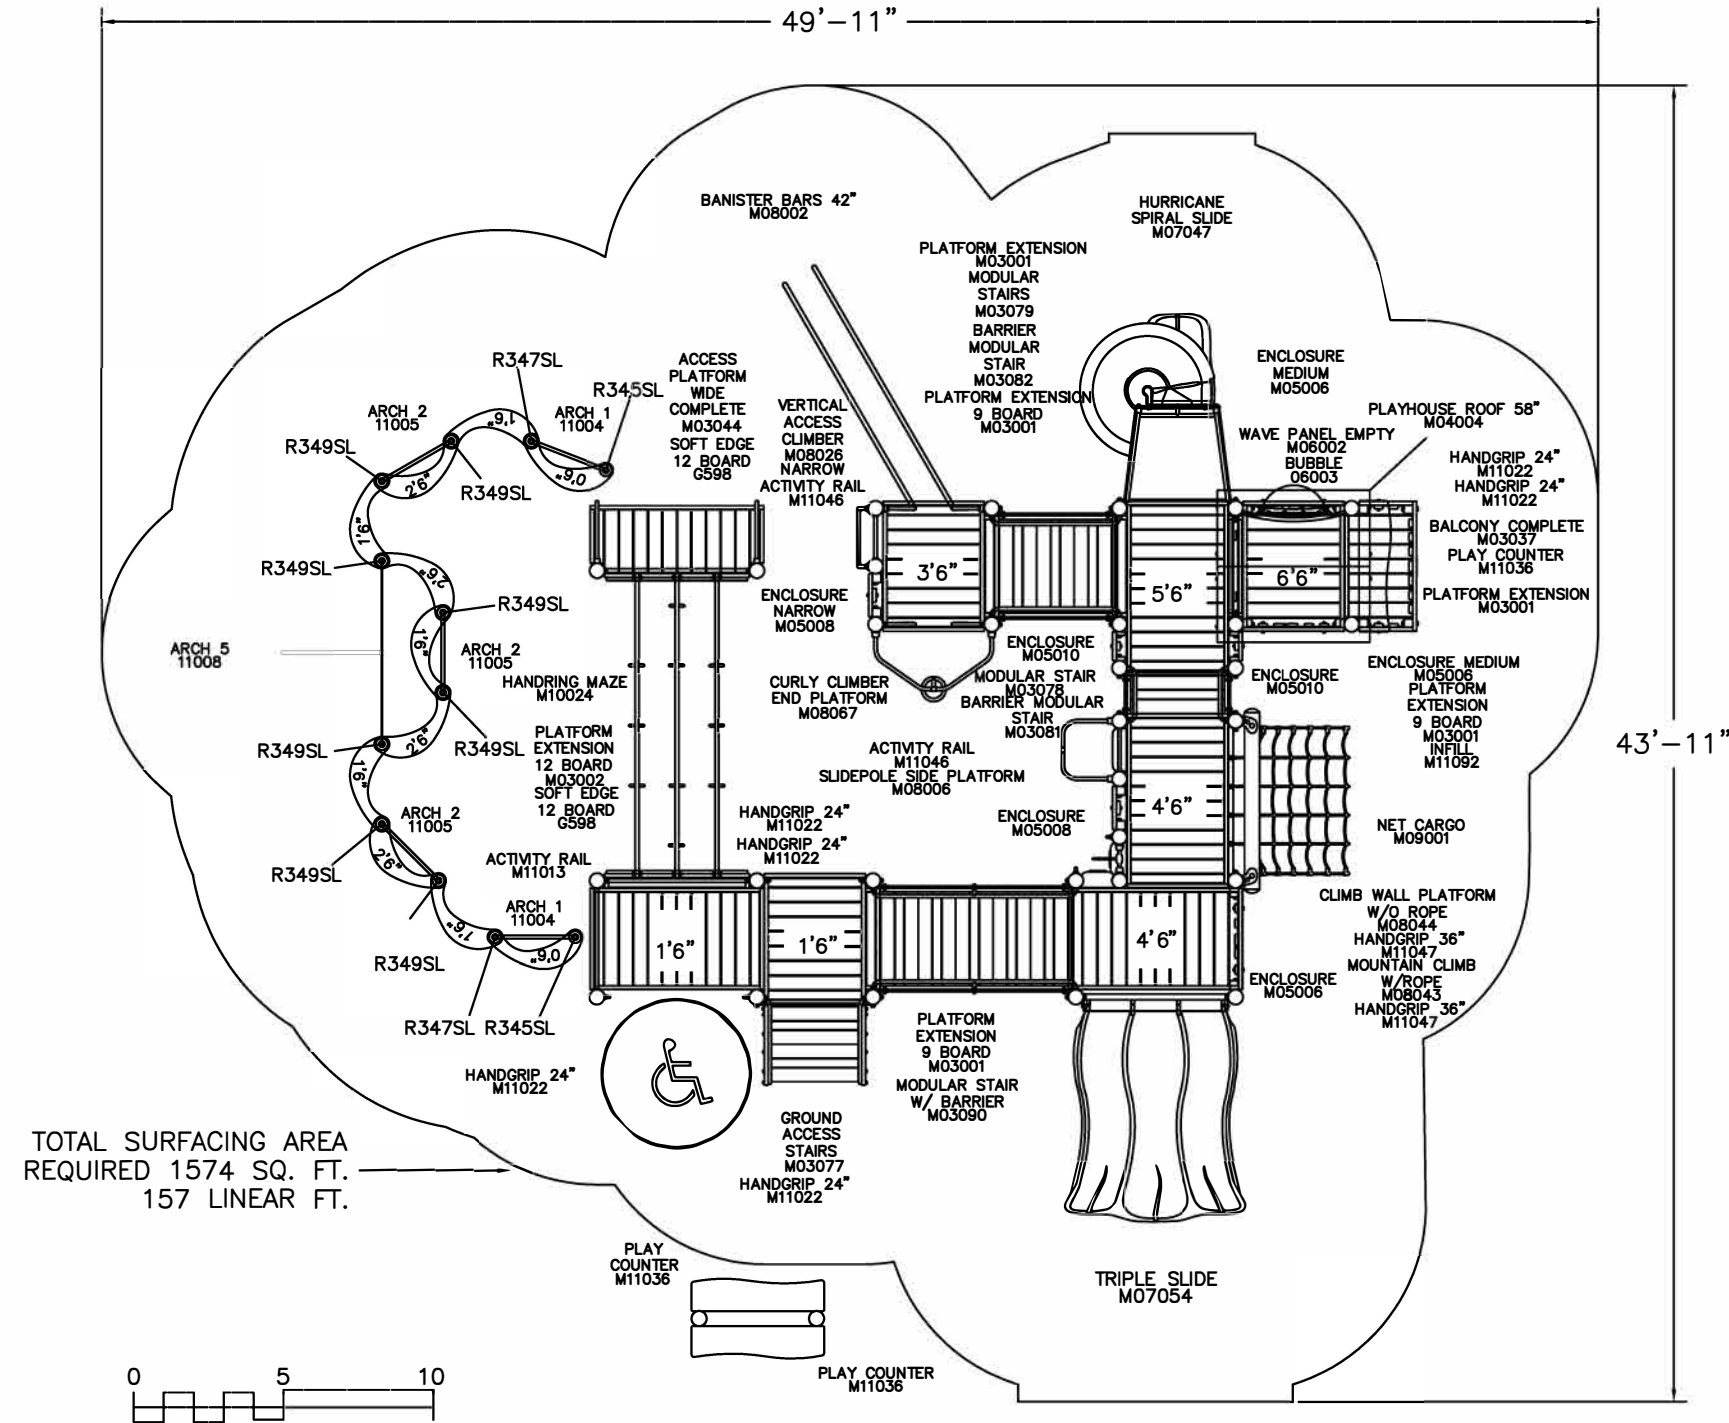

Legacy
MBT-5518

This play equipment is recommended for children ages 5-12

Scale: 5/32" = 1'-0"
This drawing can be scaled only when in an 11" x 17" format

Drawn By:
Jason Roberts
Date:
03/15/2018
Quote Number:
MBT-5518

BigToys

544 Chestnut Street
Chattanooga, TN. 37402
866.814.8697 | www.bigtoys.com

Total Play Components	14		
Elevated Play Components	10		
Elevated Play Components Accessible by Ramp	0	Req.	0
Elevated Components Accessible by Transfer	10	Req.	5
Accessible Ground Level Components Shown	4	Req.	3
Different Types of Ground Level Components	3	Req.	3

User Capacity
65 - 75
Critical Fall Height
7'-6"

Bigtoys

It is the manufacturer's opinion that the structure shown herein complies with current ada standards concerning accessibility if used with proper accessible surfacing and together with other necessary ground level play equipment.
IMPORTANT: Never install play equipment over hard, unresilient surfaces such as asphalt, concrete, or compacted earth. It is the owner's responsibility to ensure the "minimum area required" contains an appropriate amount of resilient material to cushion accidental falls.