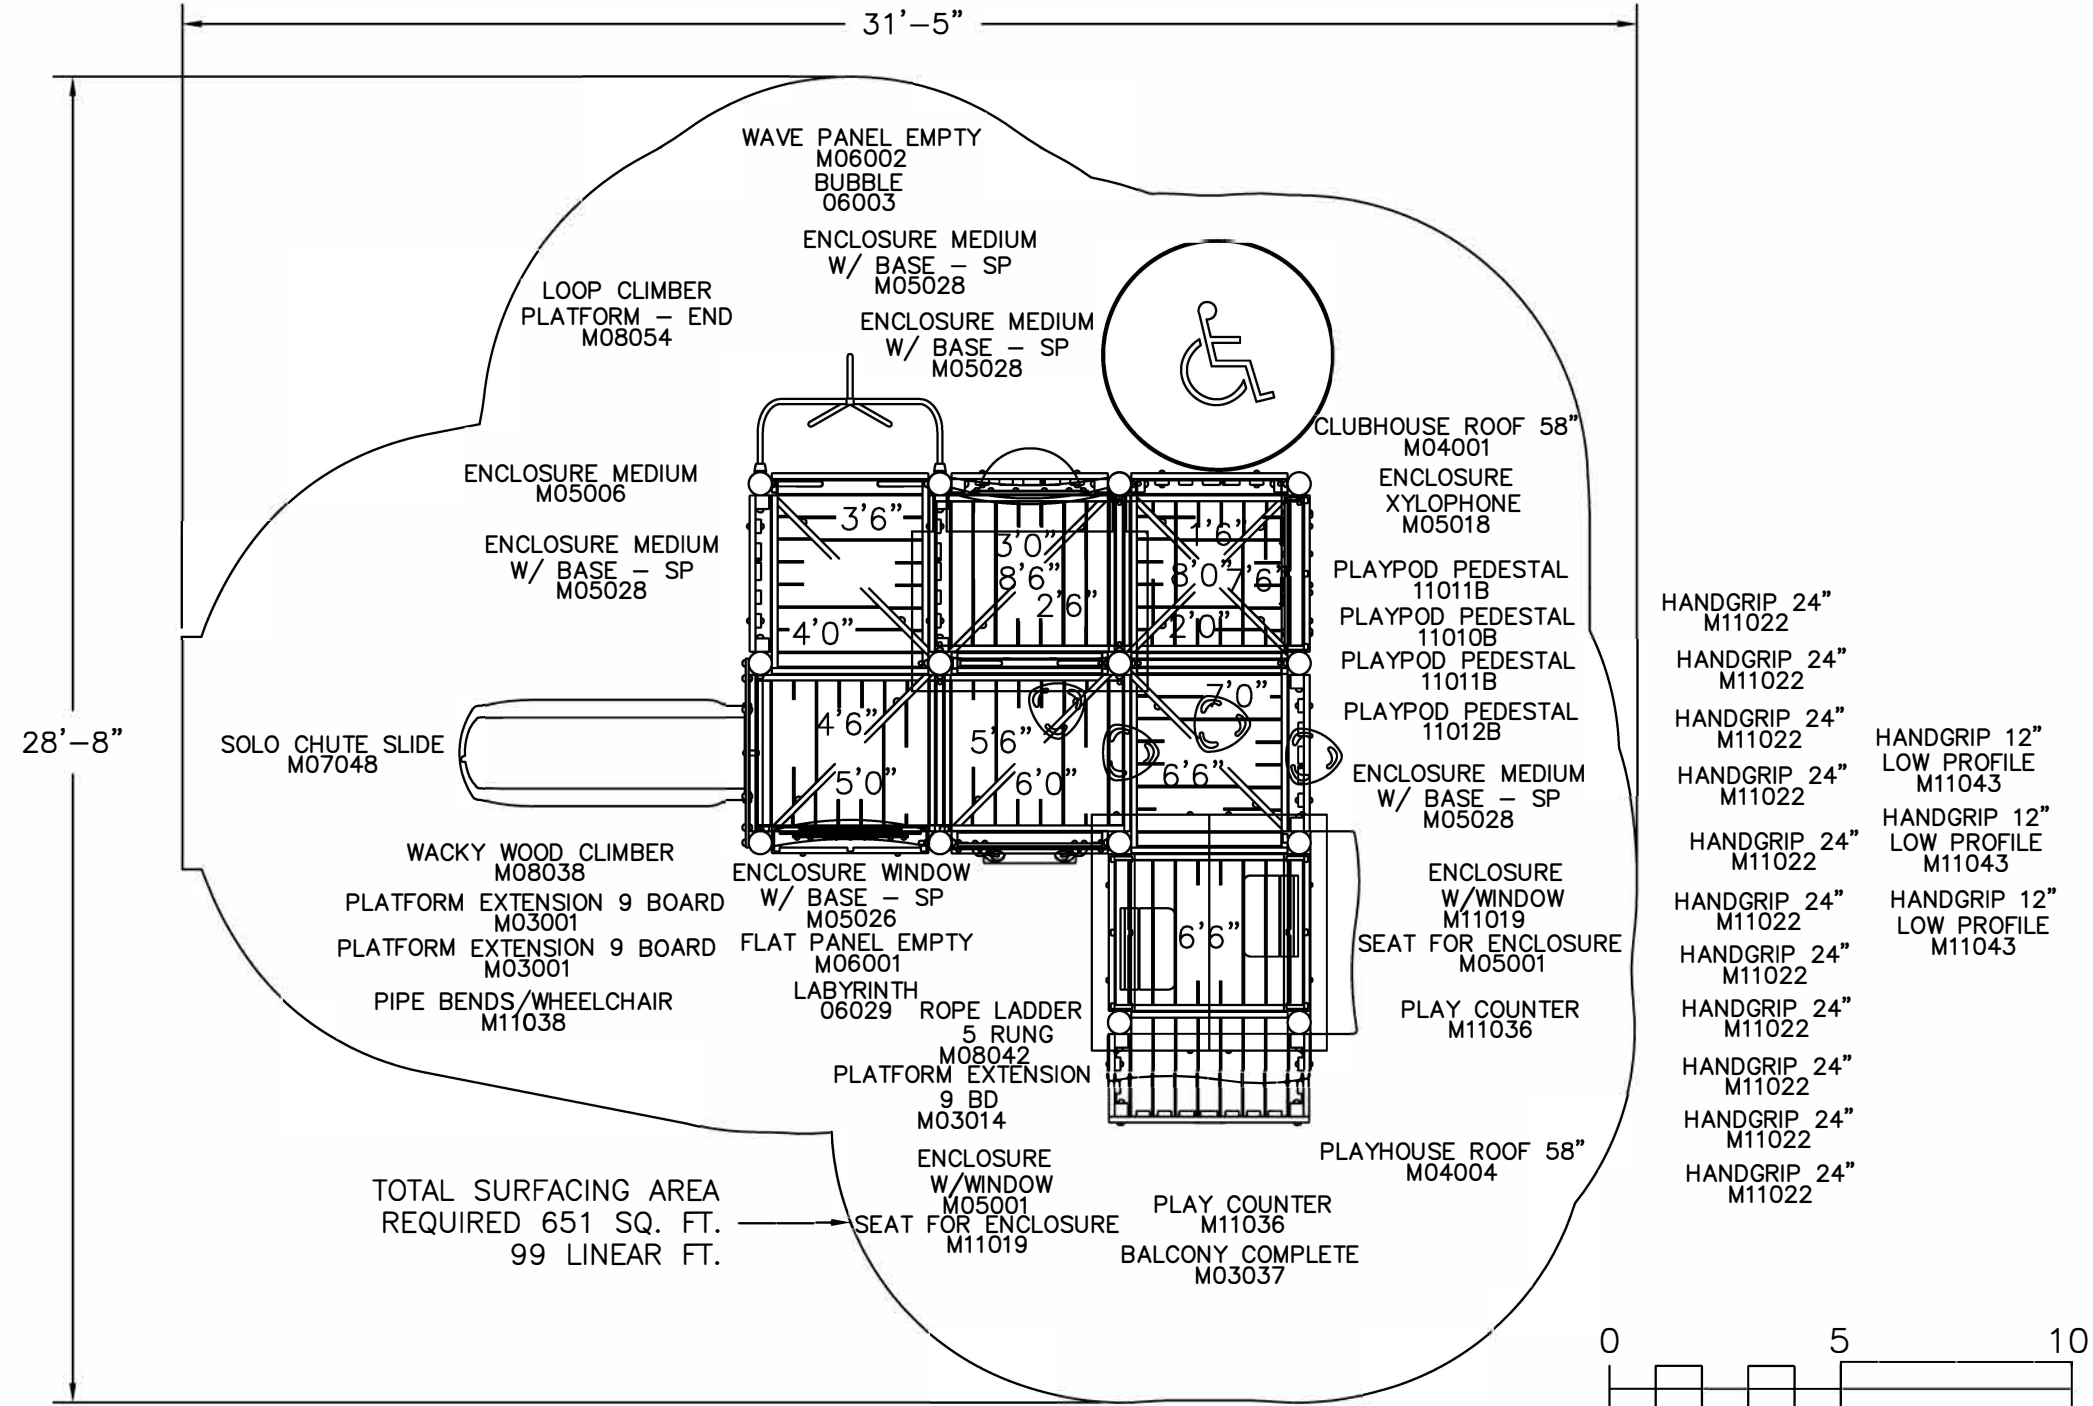

Cedar
MBT-806

This play equipment is recommended for children ages
5-12

Scale: 1/4" = 1'-0"
This drawing can be scaled only when in an 11" x 17" format

Drawn By:
Jason Roberts
Date:
03/15/2018
Drawing Name:
MBT-806

BigToys

544 Chestnut Street
Chattanooga, TN. 37402
866.814.8697 | www.bigtoys.com

Total Play Components	15		
Elevated Play Components	10		
Elevated Play Components Accessible by Ramp	0	Req.	0
Elevated Components Accessible by Transfer	10	Req.	3
Accessible Ground Level Components Shown	5	Req.	3
Different Types of Ground Level Components	3	Req.	3

User Capacity	50 - 60
Critical Fall Height	8'-6"

Bigtoys

BigToys

It is the manufacturer's opinion that the structure shown herein complies with current ada standards concerning accessibility if used with proper accessible surfacing and together with other necessary ground level play equipment.
IMPORTANT: Never install play equipment over hard, unresilient surfaces such as asphalt, concrete, or compacted earth. It is the owner's responsibility to ensure the "minimum area required" contains an appropriate amount of resilient material to cushion accidental falls.