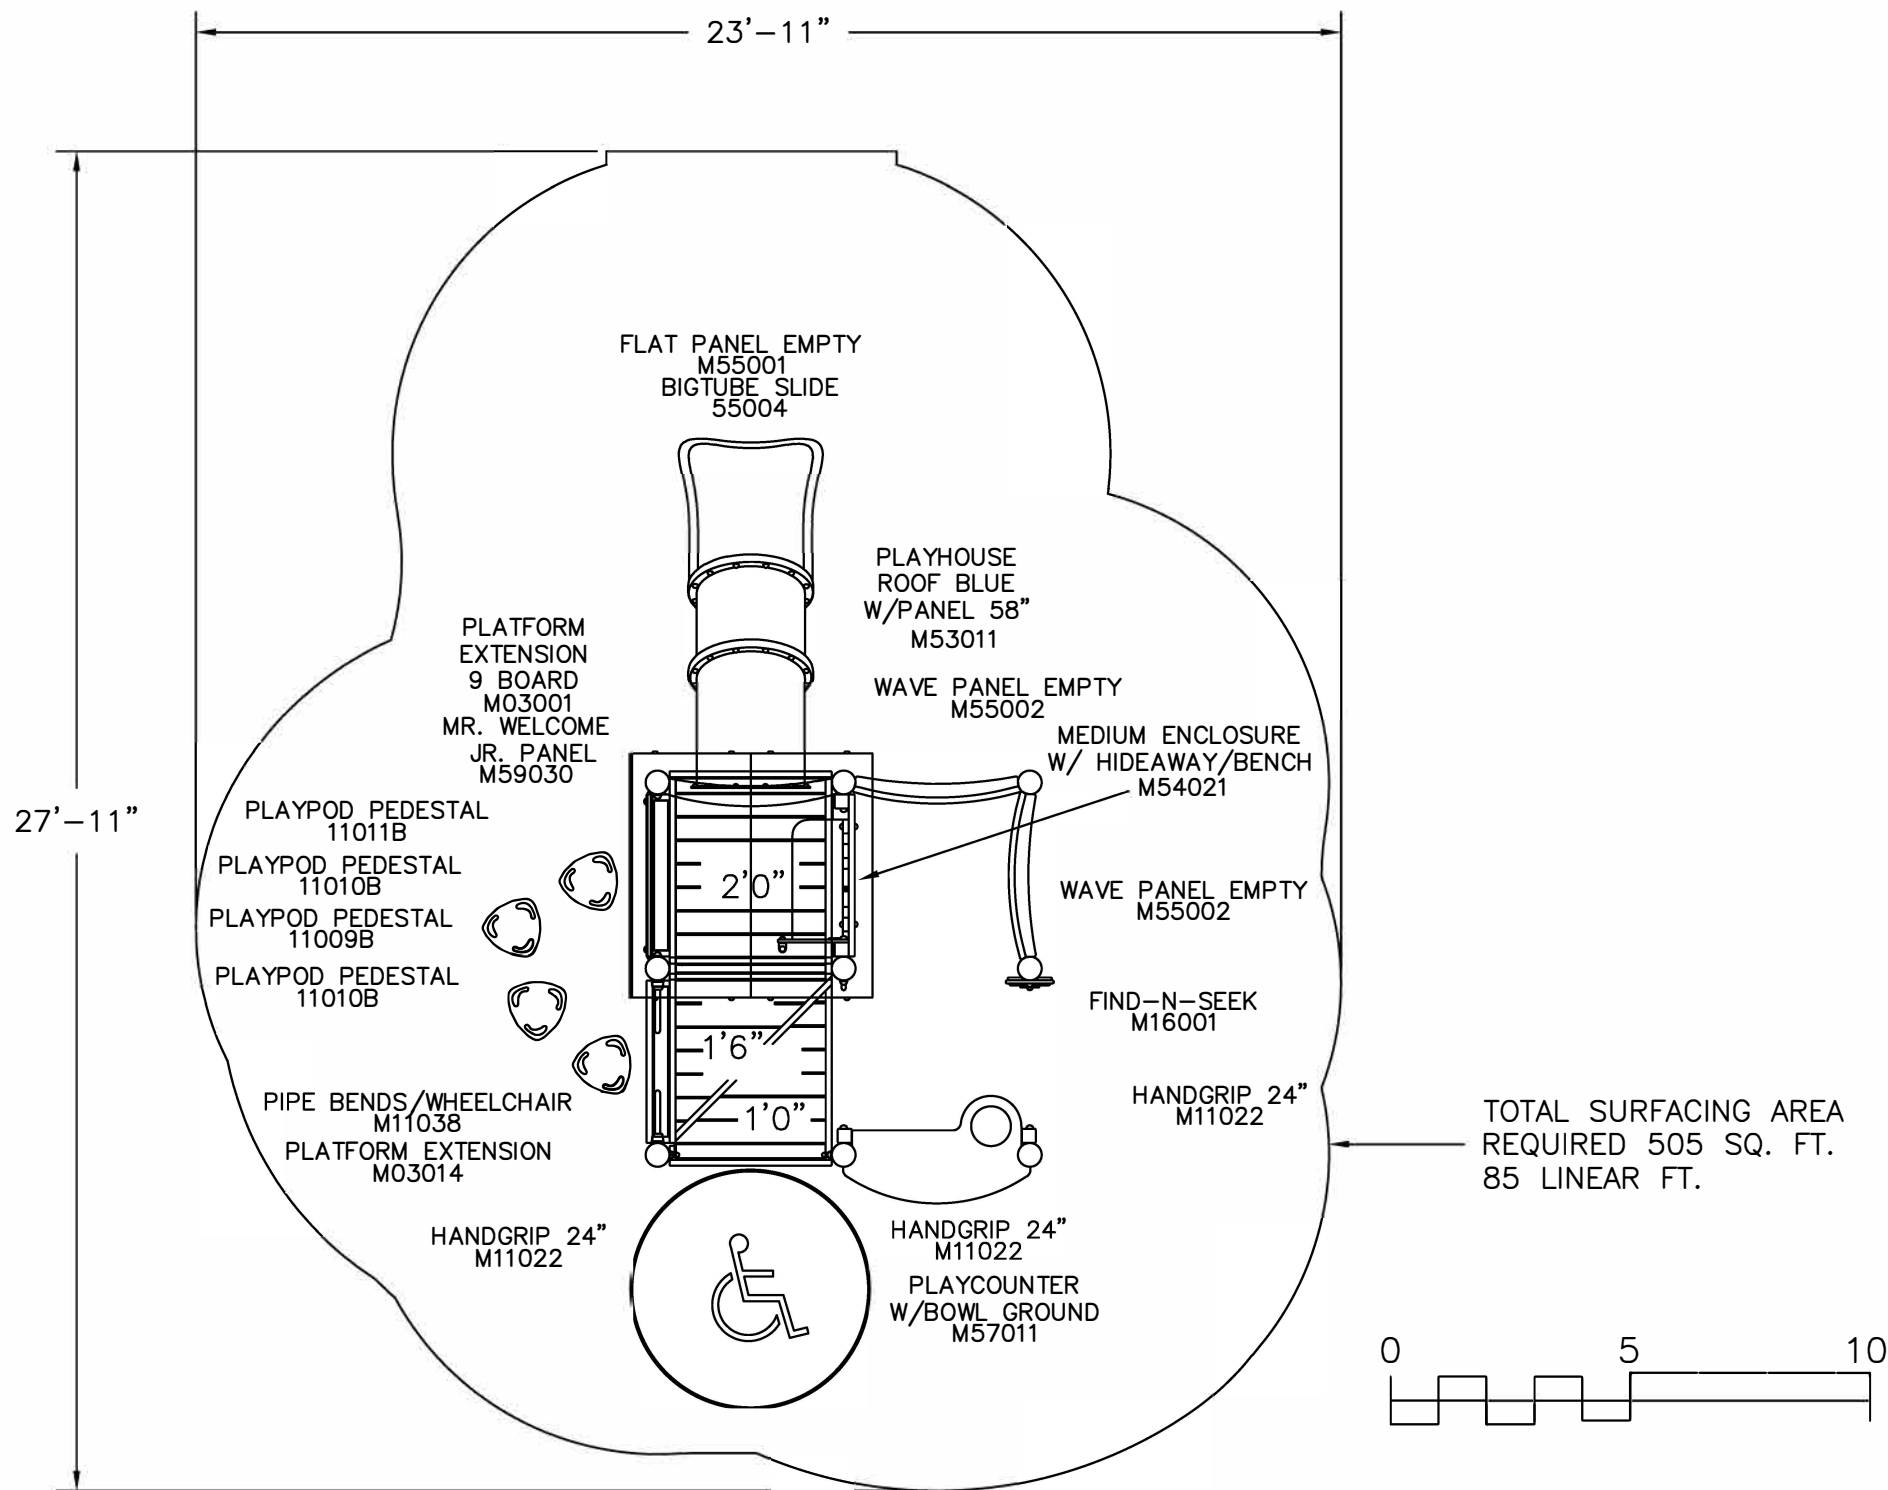

Hideaway Blue Roof

MEC-400-B

Bigtoys

This play equipment is recommended for children ages 2-5

Minimum Area Required: 23'-11" x 27'-11"

Scale: 1/4" = 1'-0"  
This drawing can be scaled only when in an 11" x 17" format

Drawn By: Jason Roberts  
Date: 07/24/2018  
Quote Number: MEC-400-B

**BigToys**

544 Chestnut Street  
Chattanooga, TN. 37402  
866.814.8697 / www.bigtoys.com

Total Play Components	10
Elevated Play Components	4
Elevated Play Components Accessible by Ramp	0 Req. 0
Elevated Components Accessible by Transfer	4 Req. 2
Accessible Ground Level Components Shown	6 Req. 1
Different Types of Ground Level Components	4 Req. 1

User Capacity	15-20
Critical Fall Height	2'-0"

It is the manufacturer's opinion that the structure shown herein complies with current ada standards concerning accessibility if used with proper accessible surfacing and together with other necessary ground level play equipment.  
**IMPORTANT:** Never install play equipment over hard, unresilient surfaces such as asphalt, concrete, or compacted earth. It is the owner's responsibility to ensure the "minimum area required" contains an appropriate amount of resilient material to cushion accidental falls.