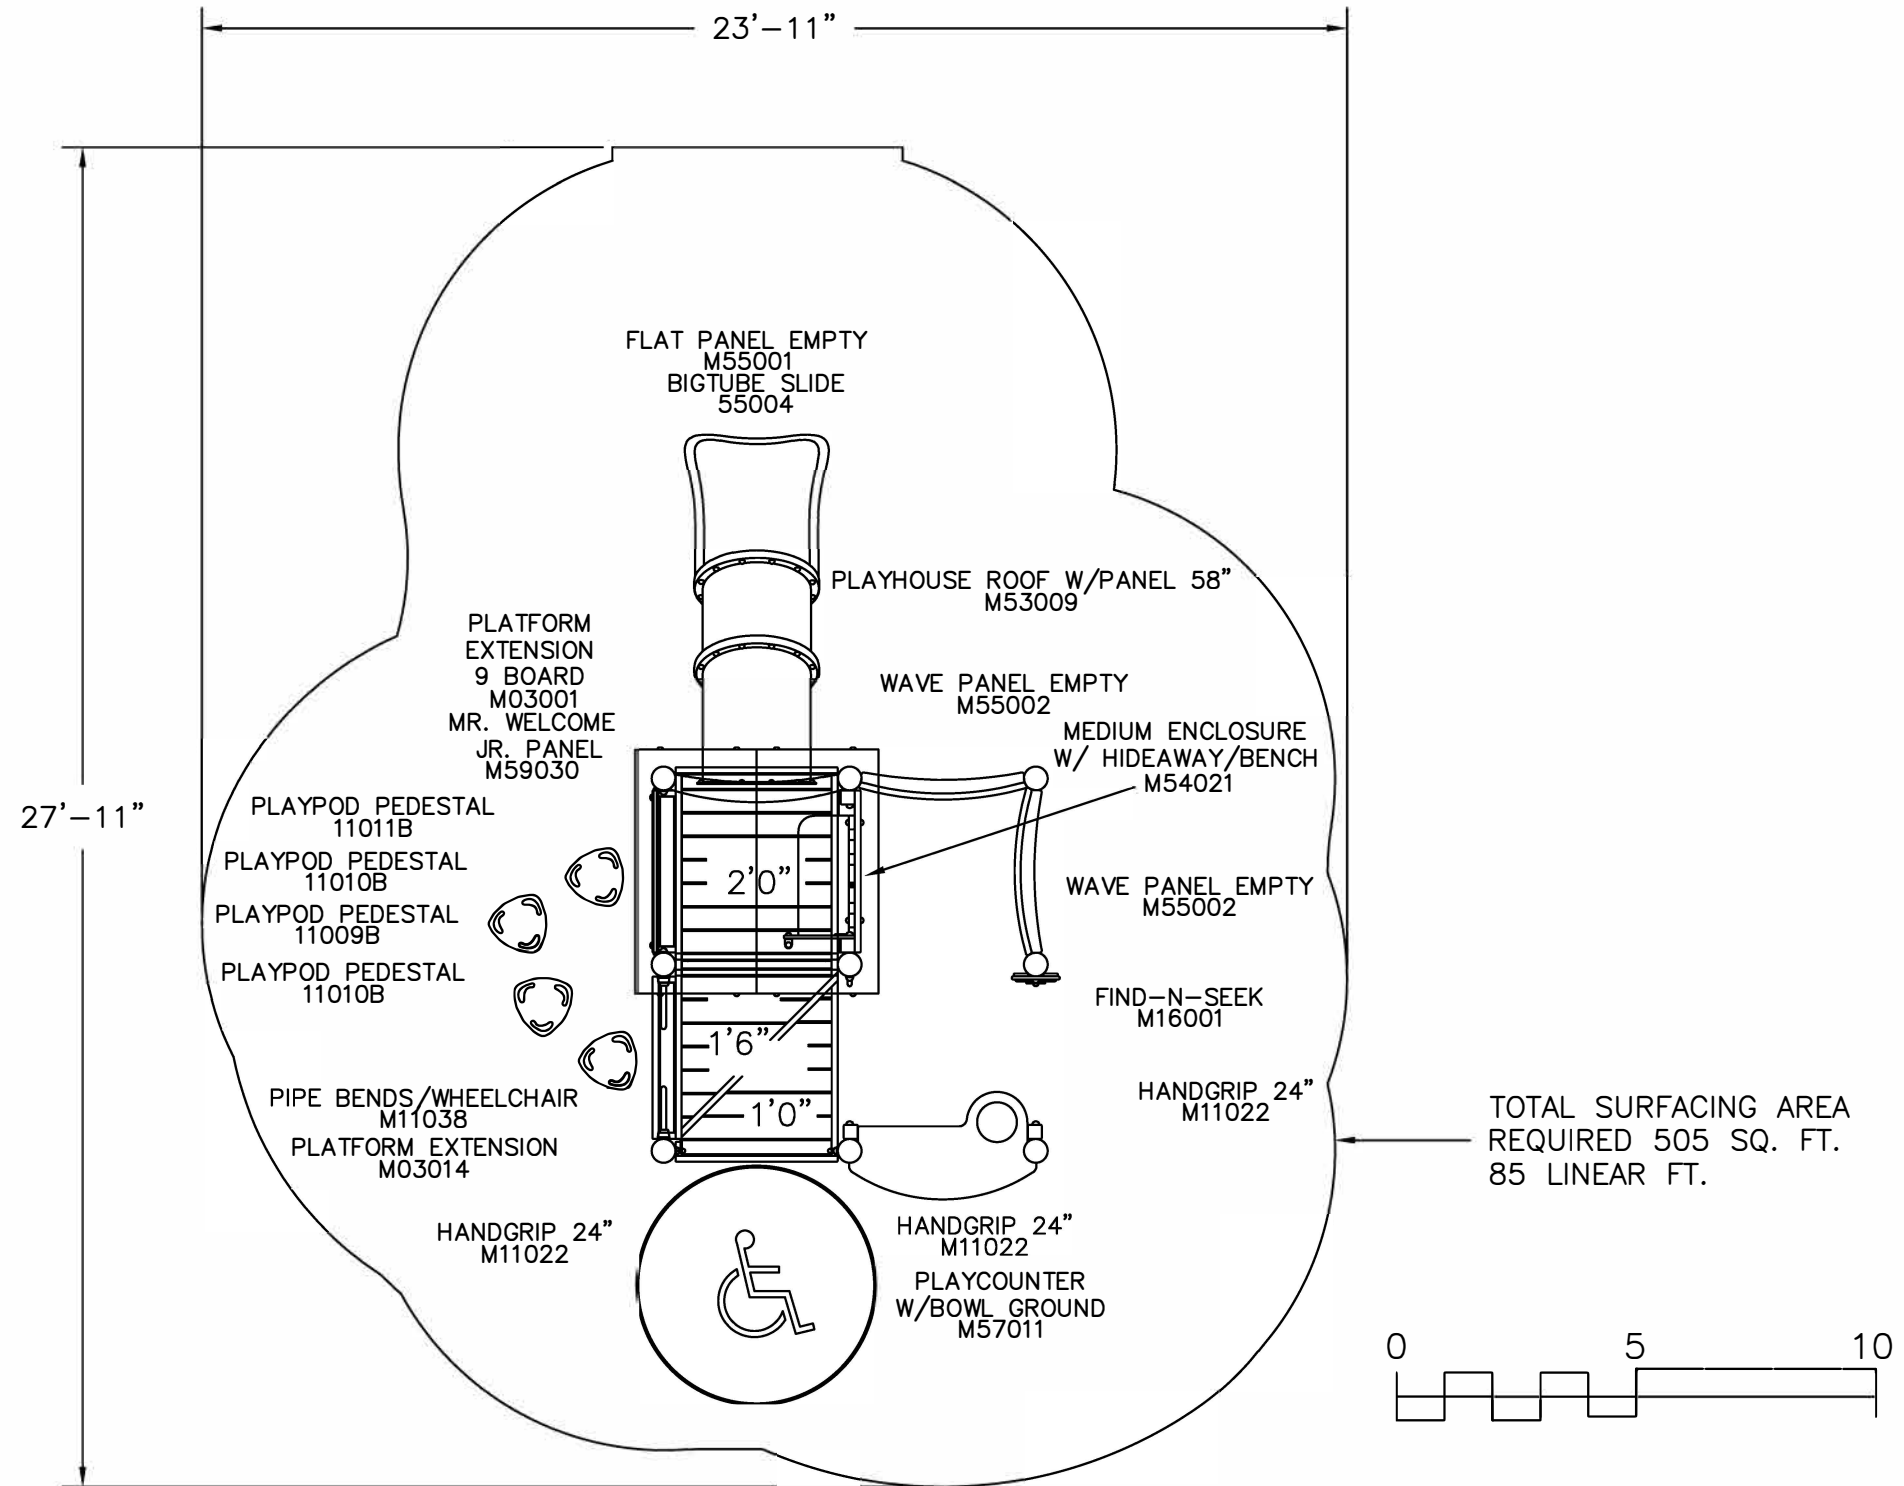

Hideaway Green Roof

MEC-400-G

Bigtoys

This play equipment is recommended for children ages 2-5

Minimum Area Required: 23'-11" x 27'-11"

Scale: 1/4" = 1'-0"  
This drawing can be scaled only when in an 11" x 17" format

Drawn By: Jason Roberts  
Date: 07/25/2018  
Quote Number: MEC-400-G

**BigToys**

544 Chestnut Street  
Chattanooga, TN. 37402  
866.814.8697 / www.bigtoys.com

Total Play Components	10
Elevated Play Components	4
Elevated Play Components Accessible by Ramp	0 Req. 0
Elevated Components Accessible by Transfer	4 Req. 2
Accessible Ground Level Components Shown	6 Req. 1
Different Types of Ground Level Components	4 Req. 1

User Capacity	15-20
Critical Fall Height	2'-0"

It is the manufacturer's opinion that the structure shown herein complies with current ada standards concerning accessibility if used with proper accessible surfacing and together with other necessary ground level play equipment.  
**IMPORTANT:** Never install play equipment over hard, unresilient surfaces such as asphalt, concrete, or compacted earth. It is the owner's responsibility to ensure the "minimum area required" contains an appropriate amount of resilient material to cushion accidental falls.