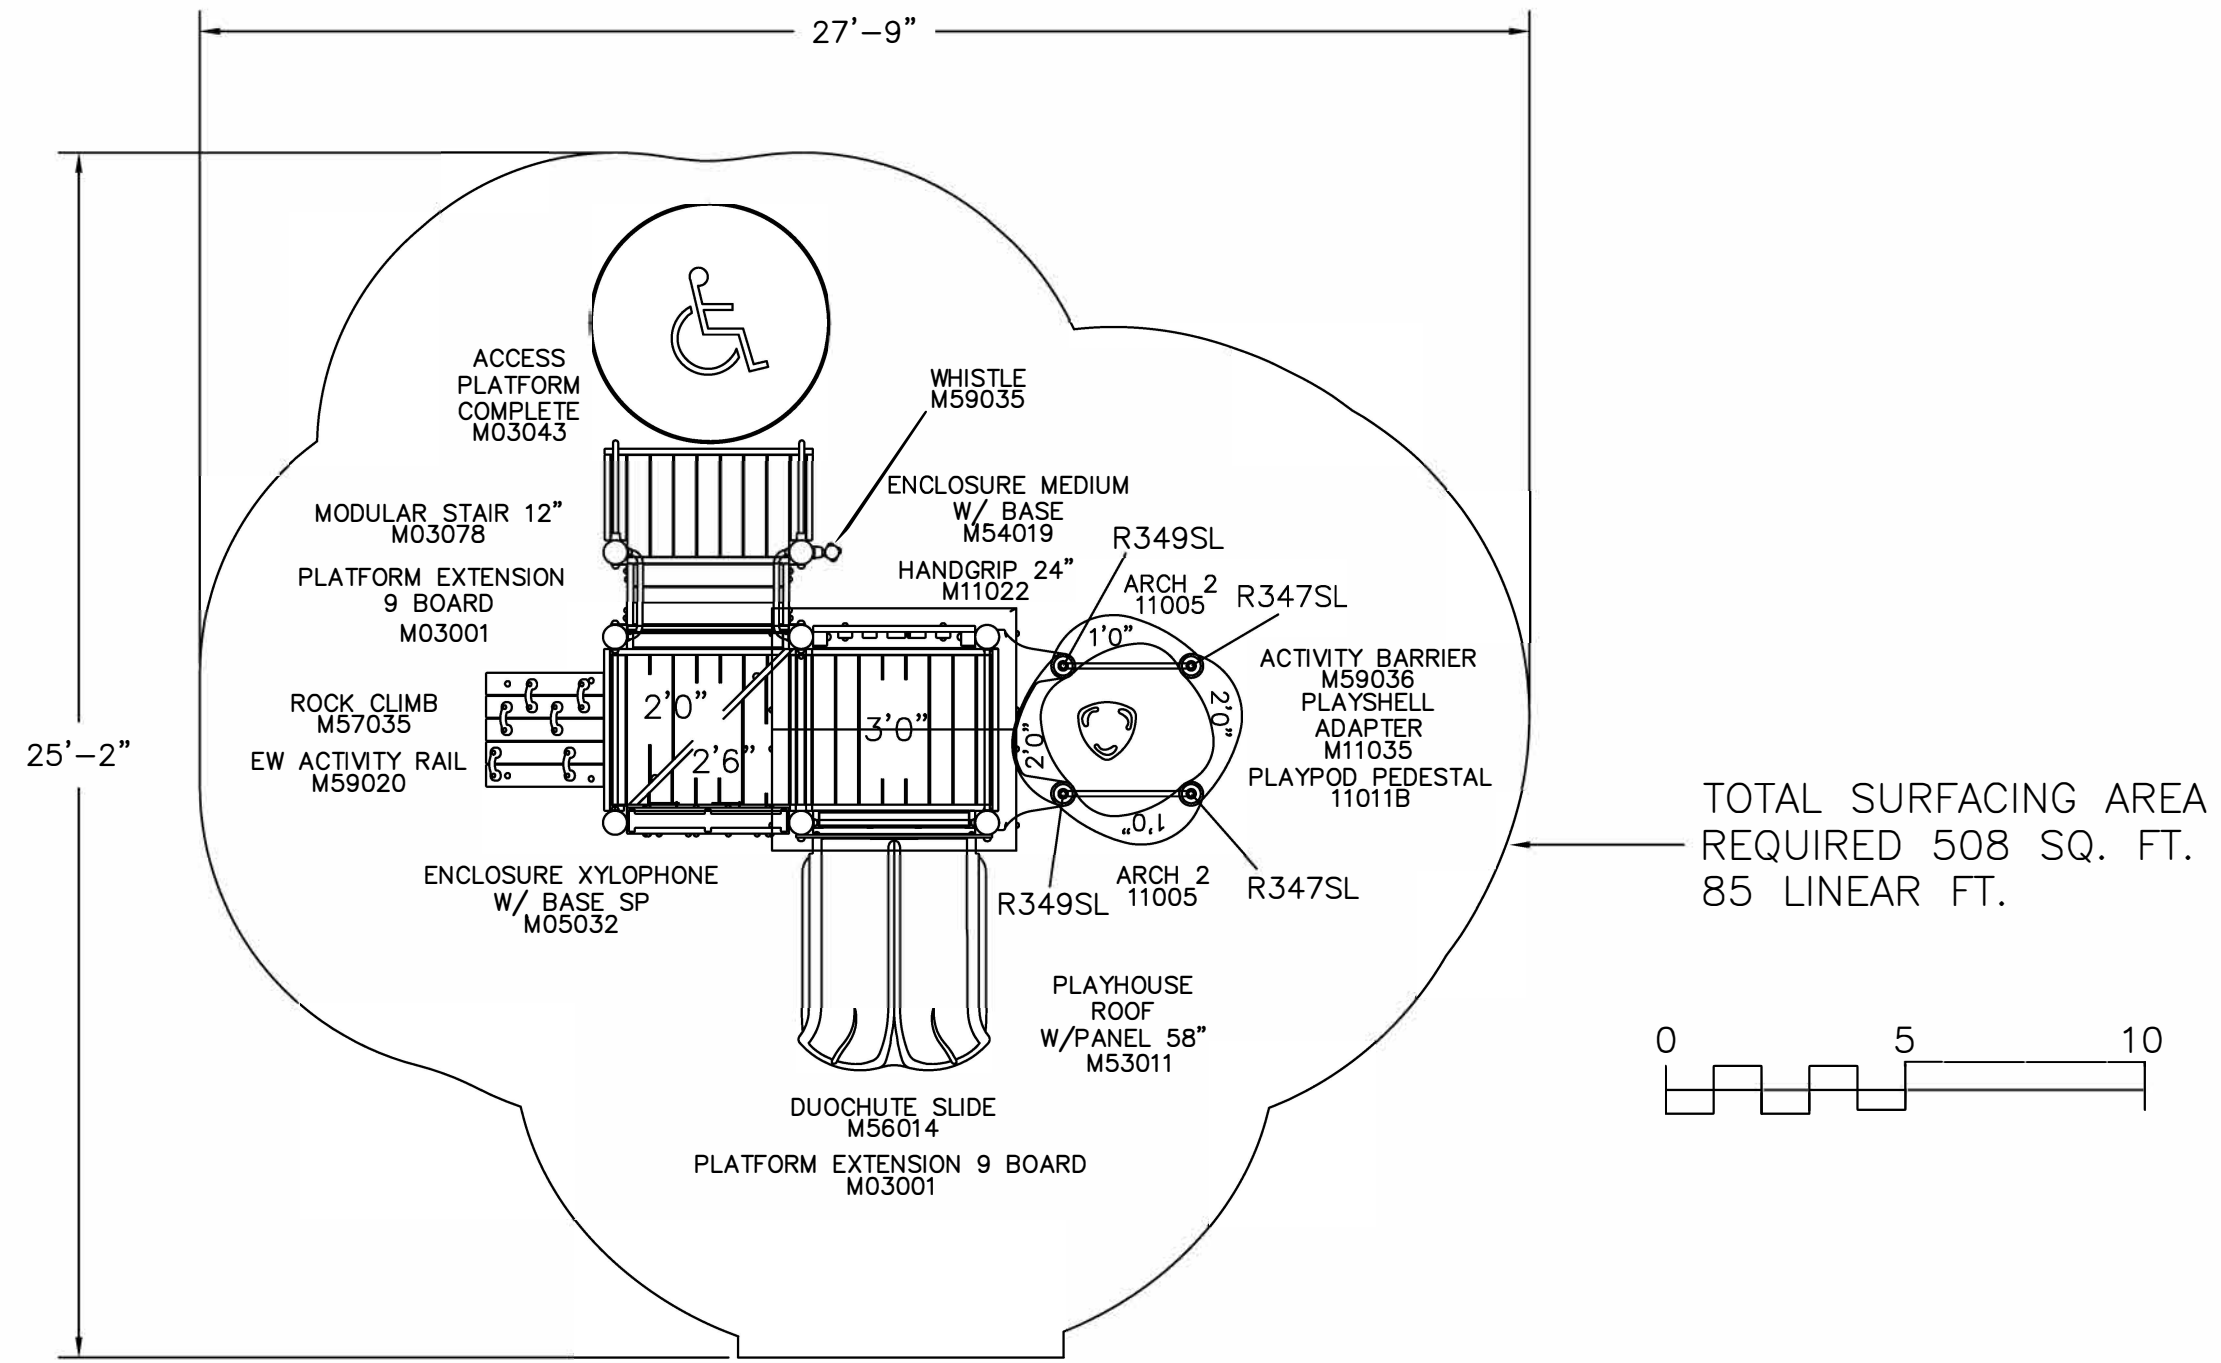

Rocky Top with Blue Roof
MEC-403-B

This play equipment is recommended for children ages 2-5

Scale: 1/4" = 1'-0"
This drawing can be scaled only when in an 11" x 17" format

Drawn By: Jason Roberts
Date: 04/09/2018
Quote Number: MEC-403-B

BigToys
544 Chestnut Street
Chattanooga, TN. 37402
866.814.8697 | www.bigtoys.com

Total Play Components	5		
Elevated Play Components	4		
Elevated Play Components Accessible by Ramp	0	Req.	0
Elevated Components Accessible by Transfer	4	Req.	2
Accessible Ground Level Components Shown	1	Req.	1
Different Types of Ground Level Components	1	Req.	1

User Capacity
15 - 20
Critical Fall Height
3'-0"

Bigtoys

It is the manufacturer's opinion that the structure shown herein complies with current ada standards concerning accessibility if used with proper accessible surfacing and together with other necessary ground level play equipment.
IMPORTANT: Never install play equipment over hard, unresilient surfaces such as asphalt, concrete, or compacted earth. It is the owner's responsibility to ensure the "minimum area required" contains an appropriate amount of resilient material to cushion accidental falls.