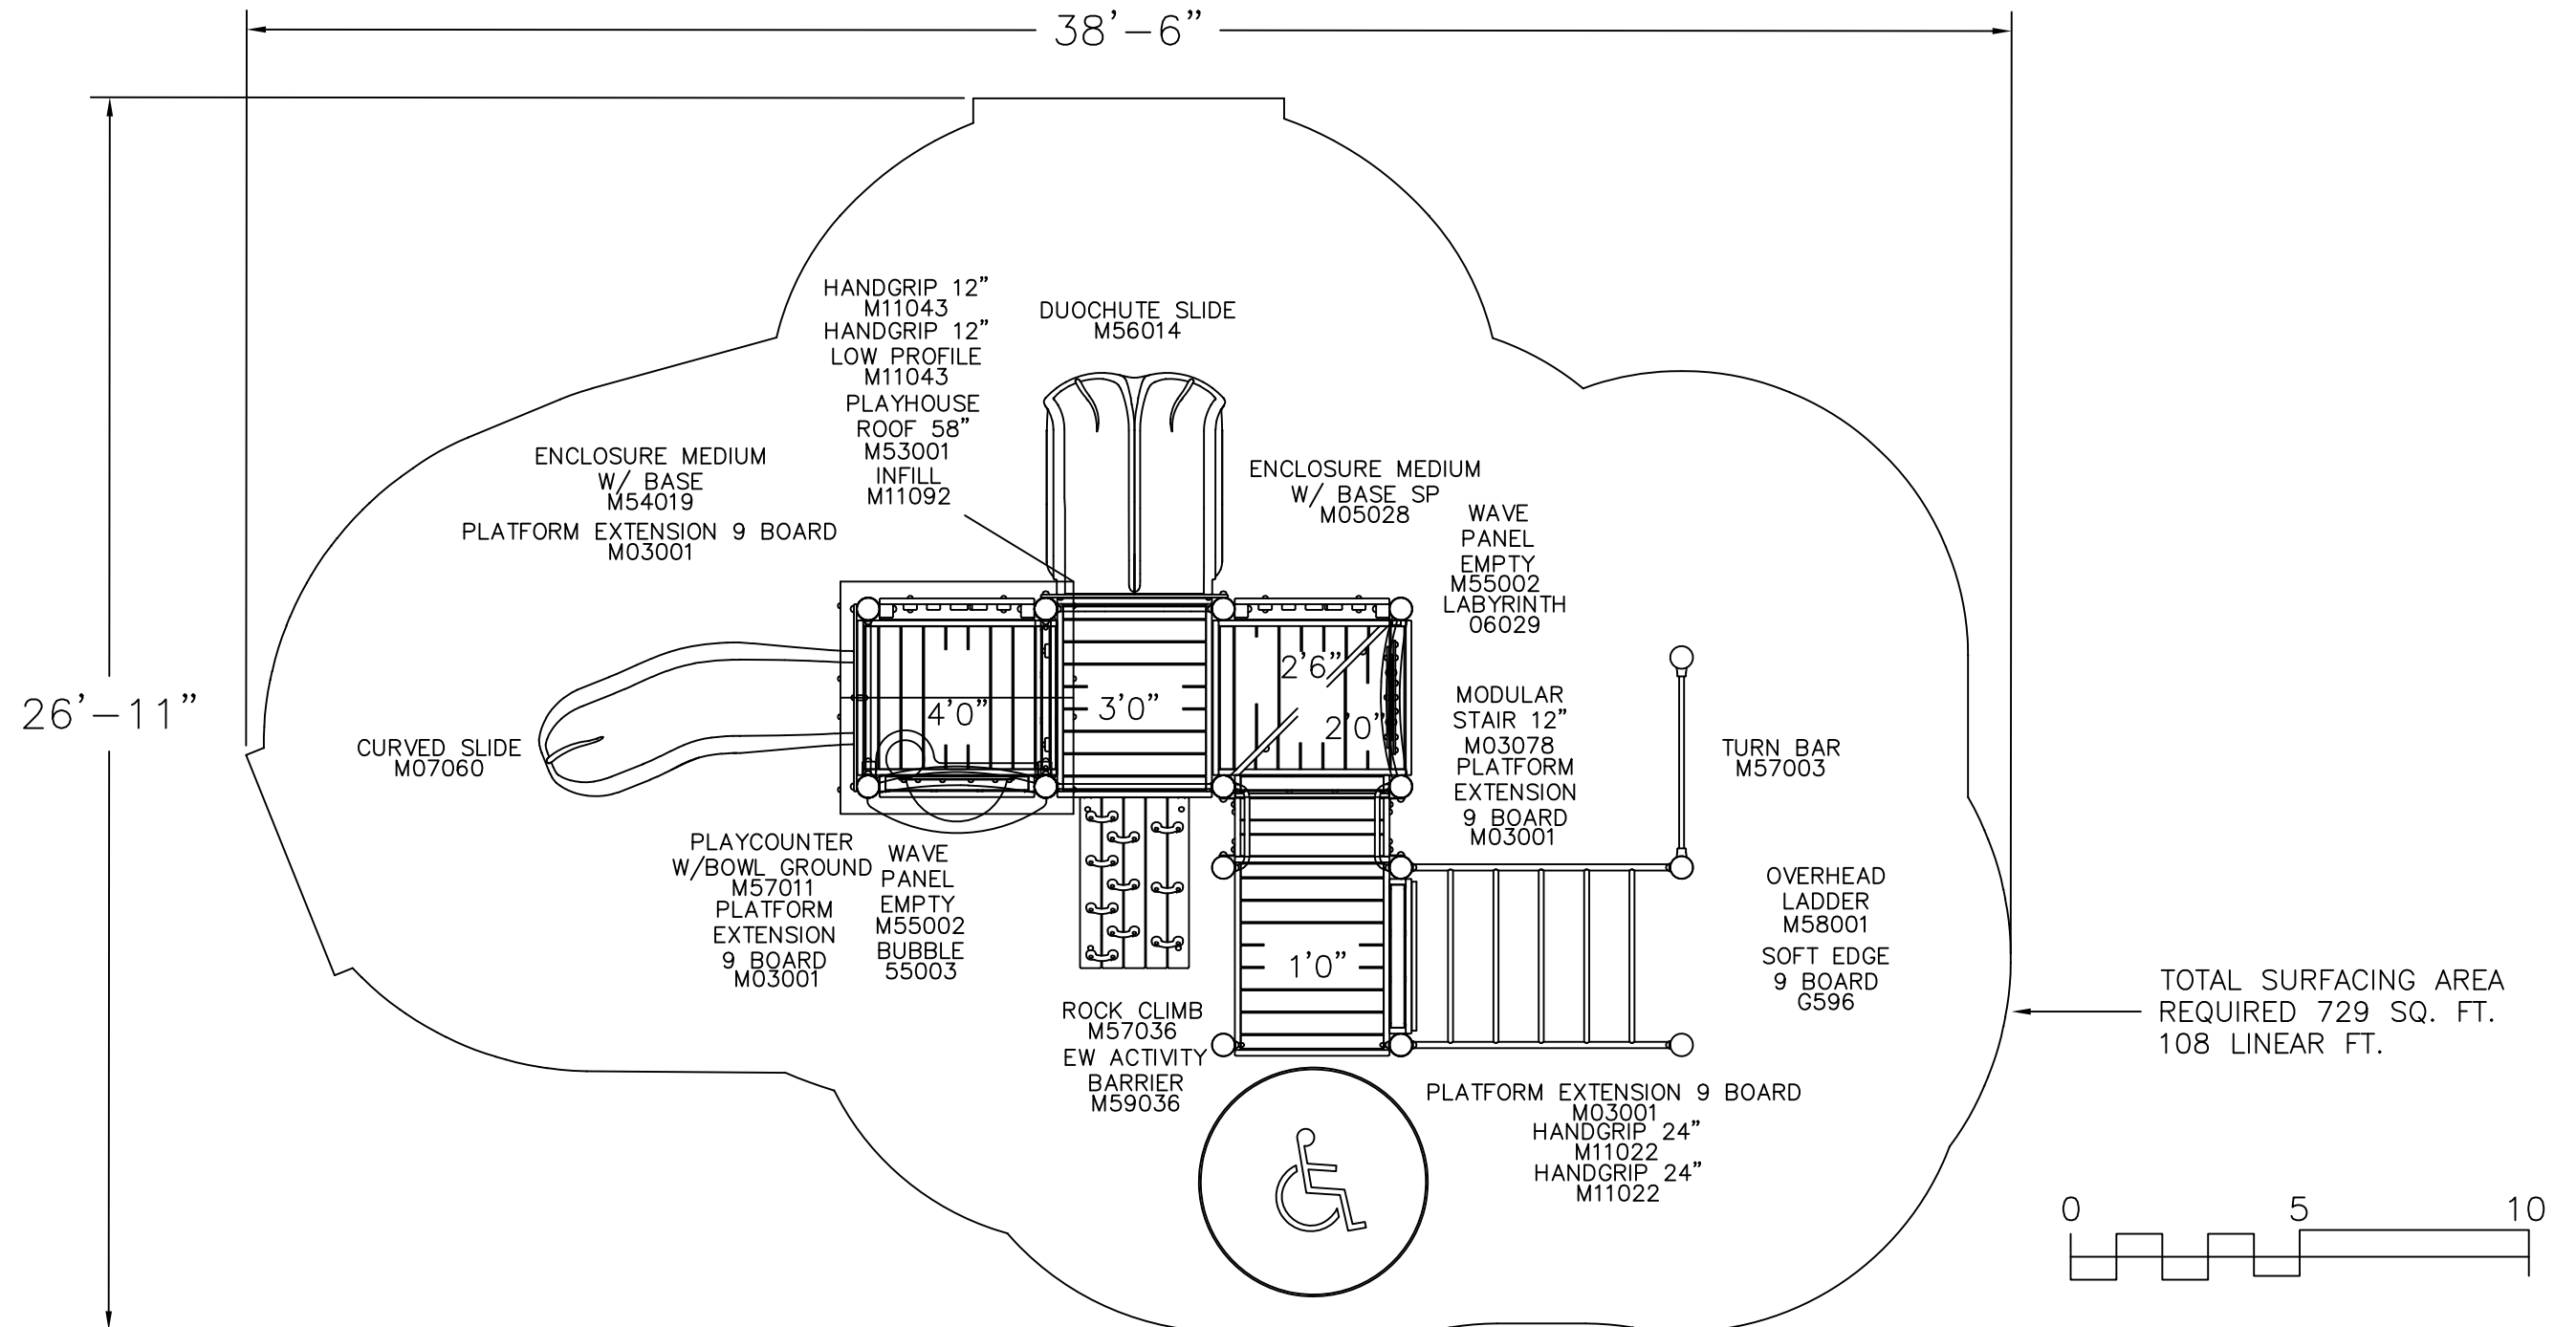

Victory

MEC-412

Bigtoys

This play equipment is recommended for children ages 2-5

Minimum Area Required: 38'-6" x 26'-11"

Scale: 1/4" = 1'-0"  
This drawing can be scaled only when in an 11" x 17" format

Drawn By: Jason Roberts  
Date: 07/24/2018  
Quote Number: MEC-412

User Capacity

25-35

Critical Fall Height

5'-4"

It is the manufacturer's opinion that the structure shown herein complies with current ada standards concerning accessibility if used with proper accessible surfacing and together with other necessary ground level play equipment.