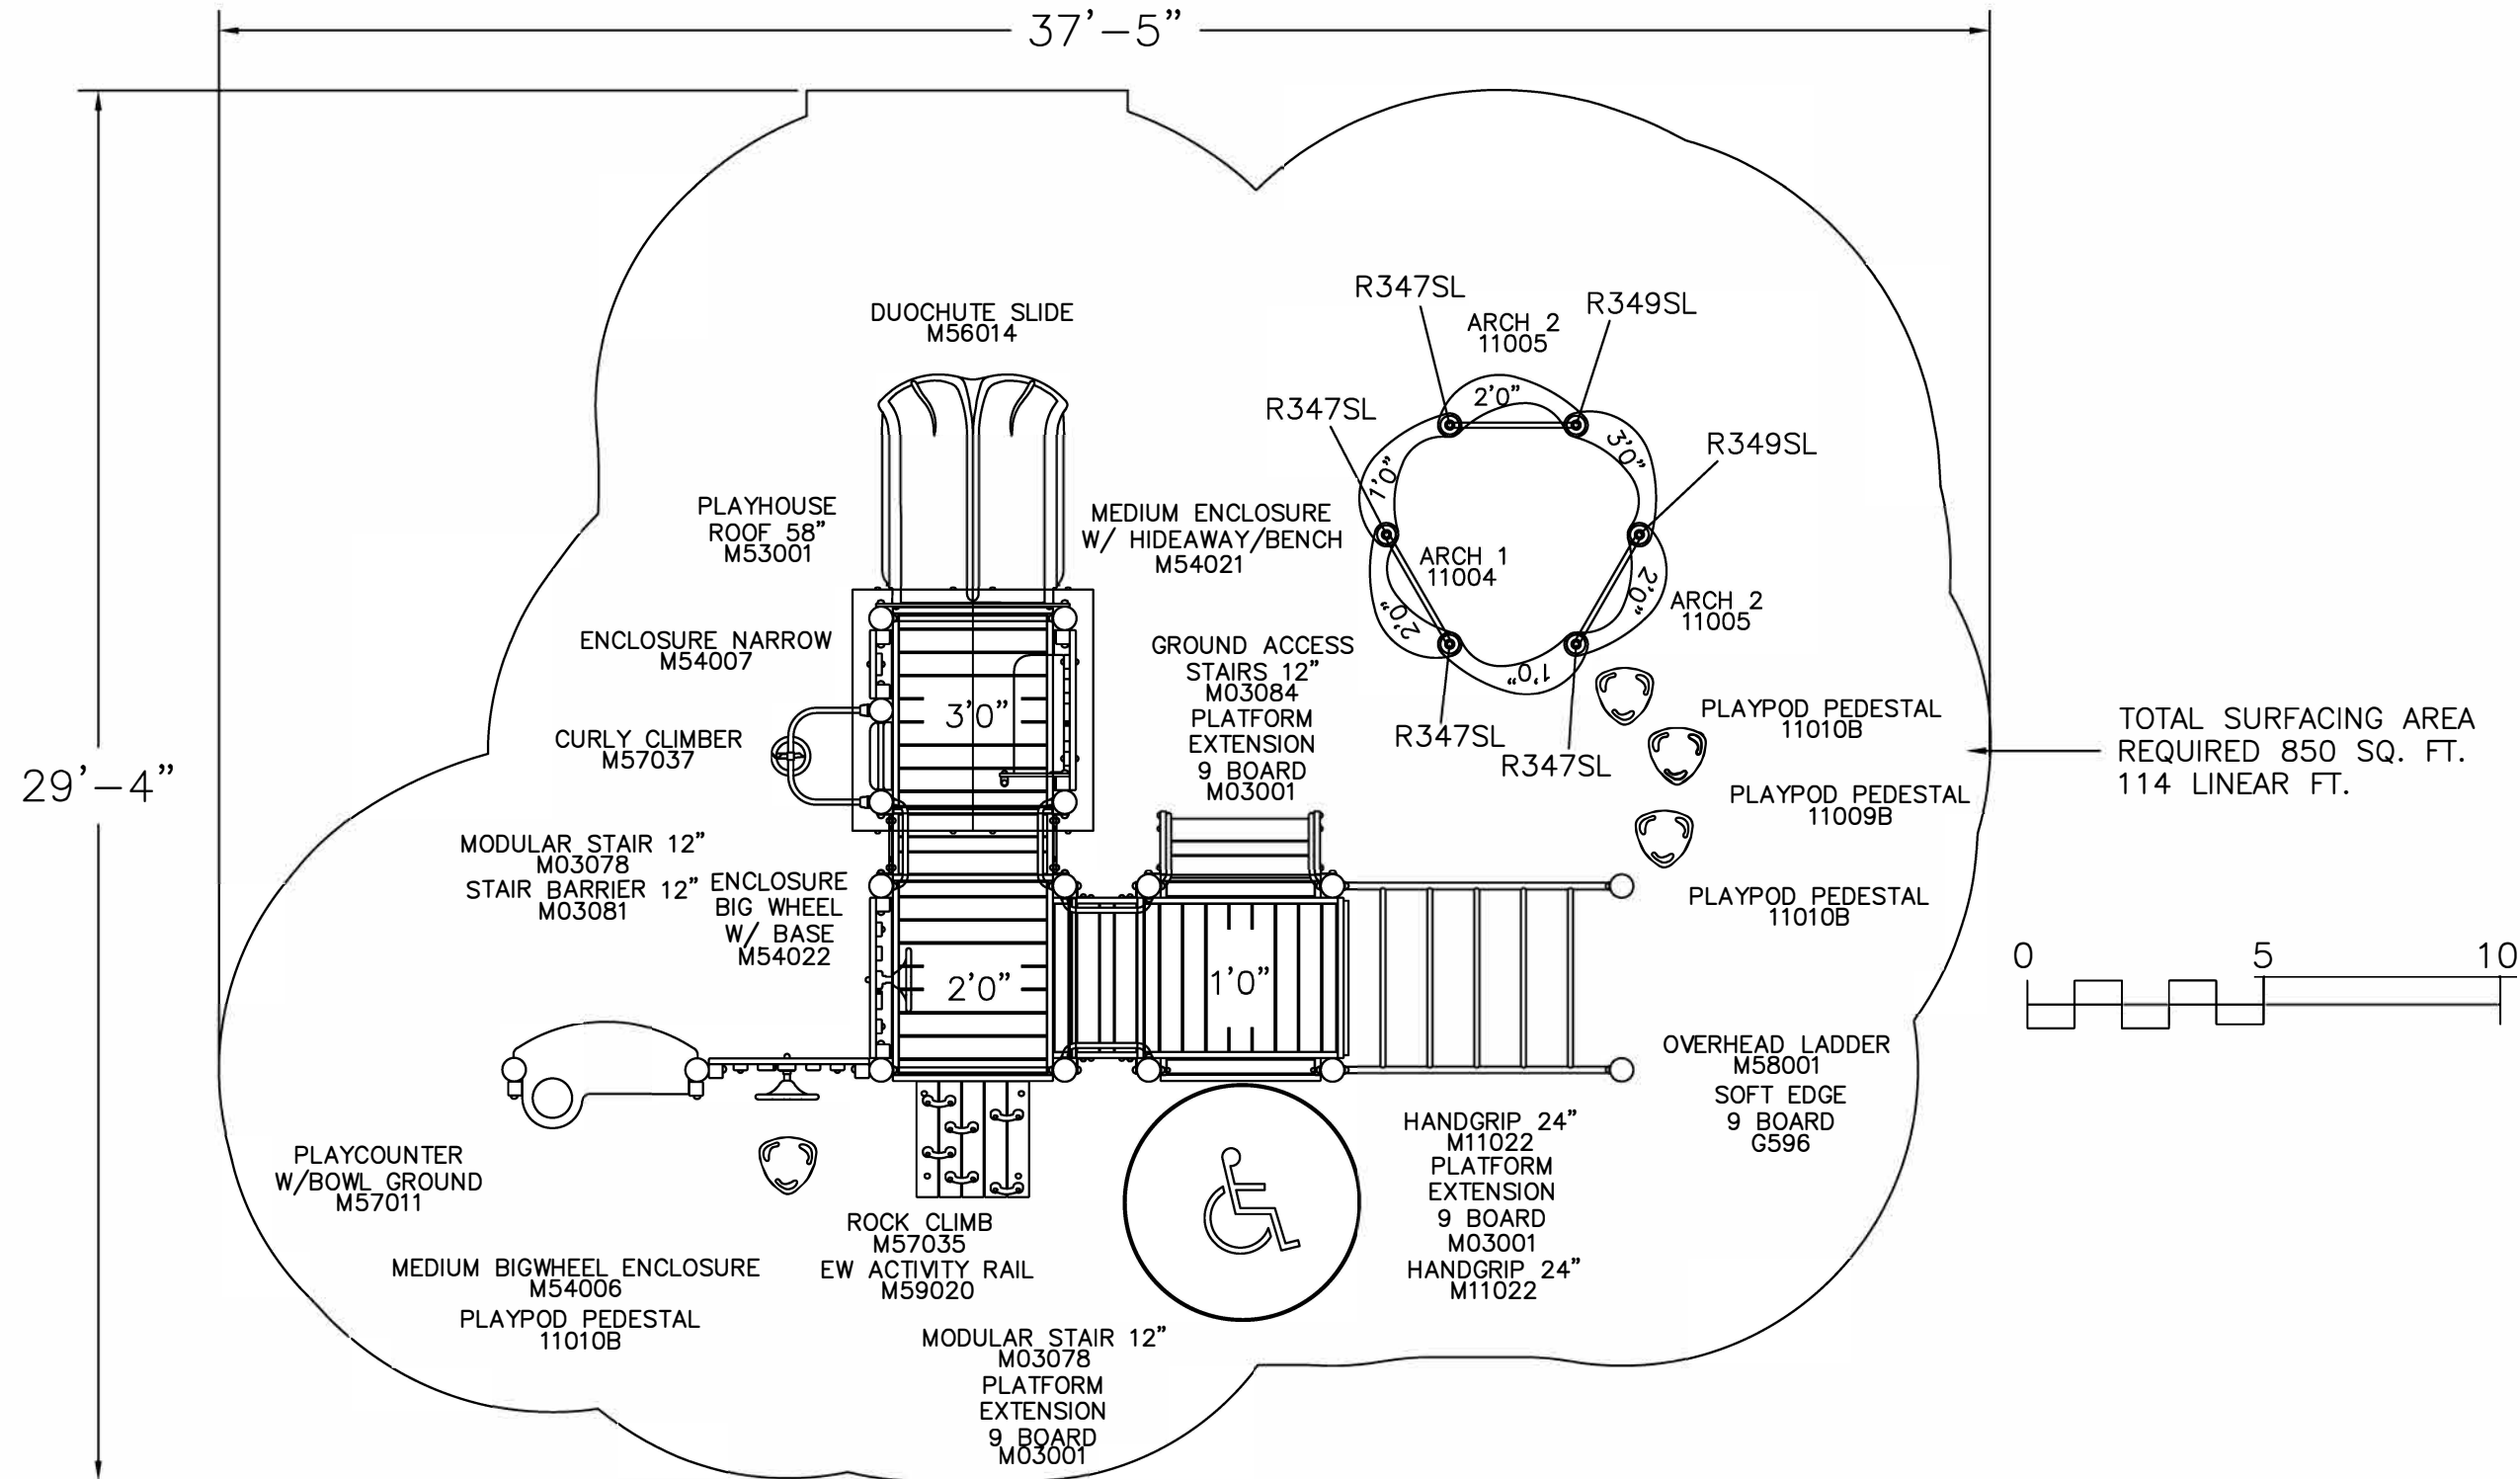

Delight

MEC-413

Bigtoys

This play equipment is recommended for children ages 2-5

Minimum Area Required: 37'-5" x 29'-4"

Scale: 1/4" = 1'-0" This drawing can be scaled only when in an 11" x 17" format

Drawn By: Jason Roberts Date: 07/25/2018 Quote Number: MEC-413

BigToys

544 Chestnut Street Chattanooga, TN. 37402 866.814.8697 | www.bigtoys.com

Total Play Components	13
Elevated Play Components	6
Elevated Play Components Accessible by Ramp	0 Req. 0
Elevated Components Accessible by Transfer	6 Req. 3
Accessible Ground Level Components Shown	7 Req. 2
Different Types of Ground Level Components	4 Req. 2

User Capacity	40 - 50
Critical Fall Height	5'-4"

It is the manufacturer's opinion that the structure shown herein complies with current ada standards concerning accessibility if used with proper accessible surfacing and together with other necessary ground level play equipment. **IMPORTANT:** Never install play equipment over hard, unresilient surfaces such as asphalt, concrete, or compacted earth. It is the owner's responsibility to ensure the "minimum area required" contains an appropriate amount of resilient material to cushion accidental falls.