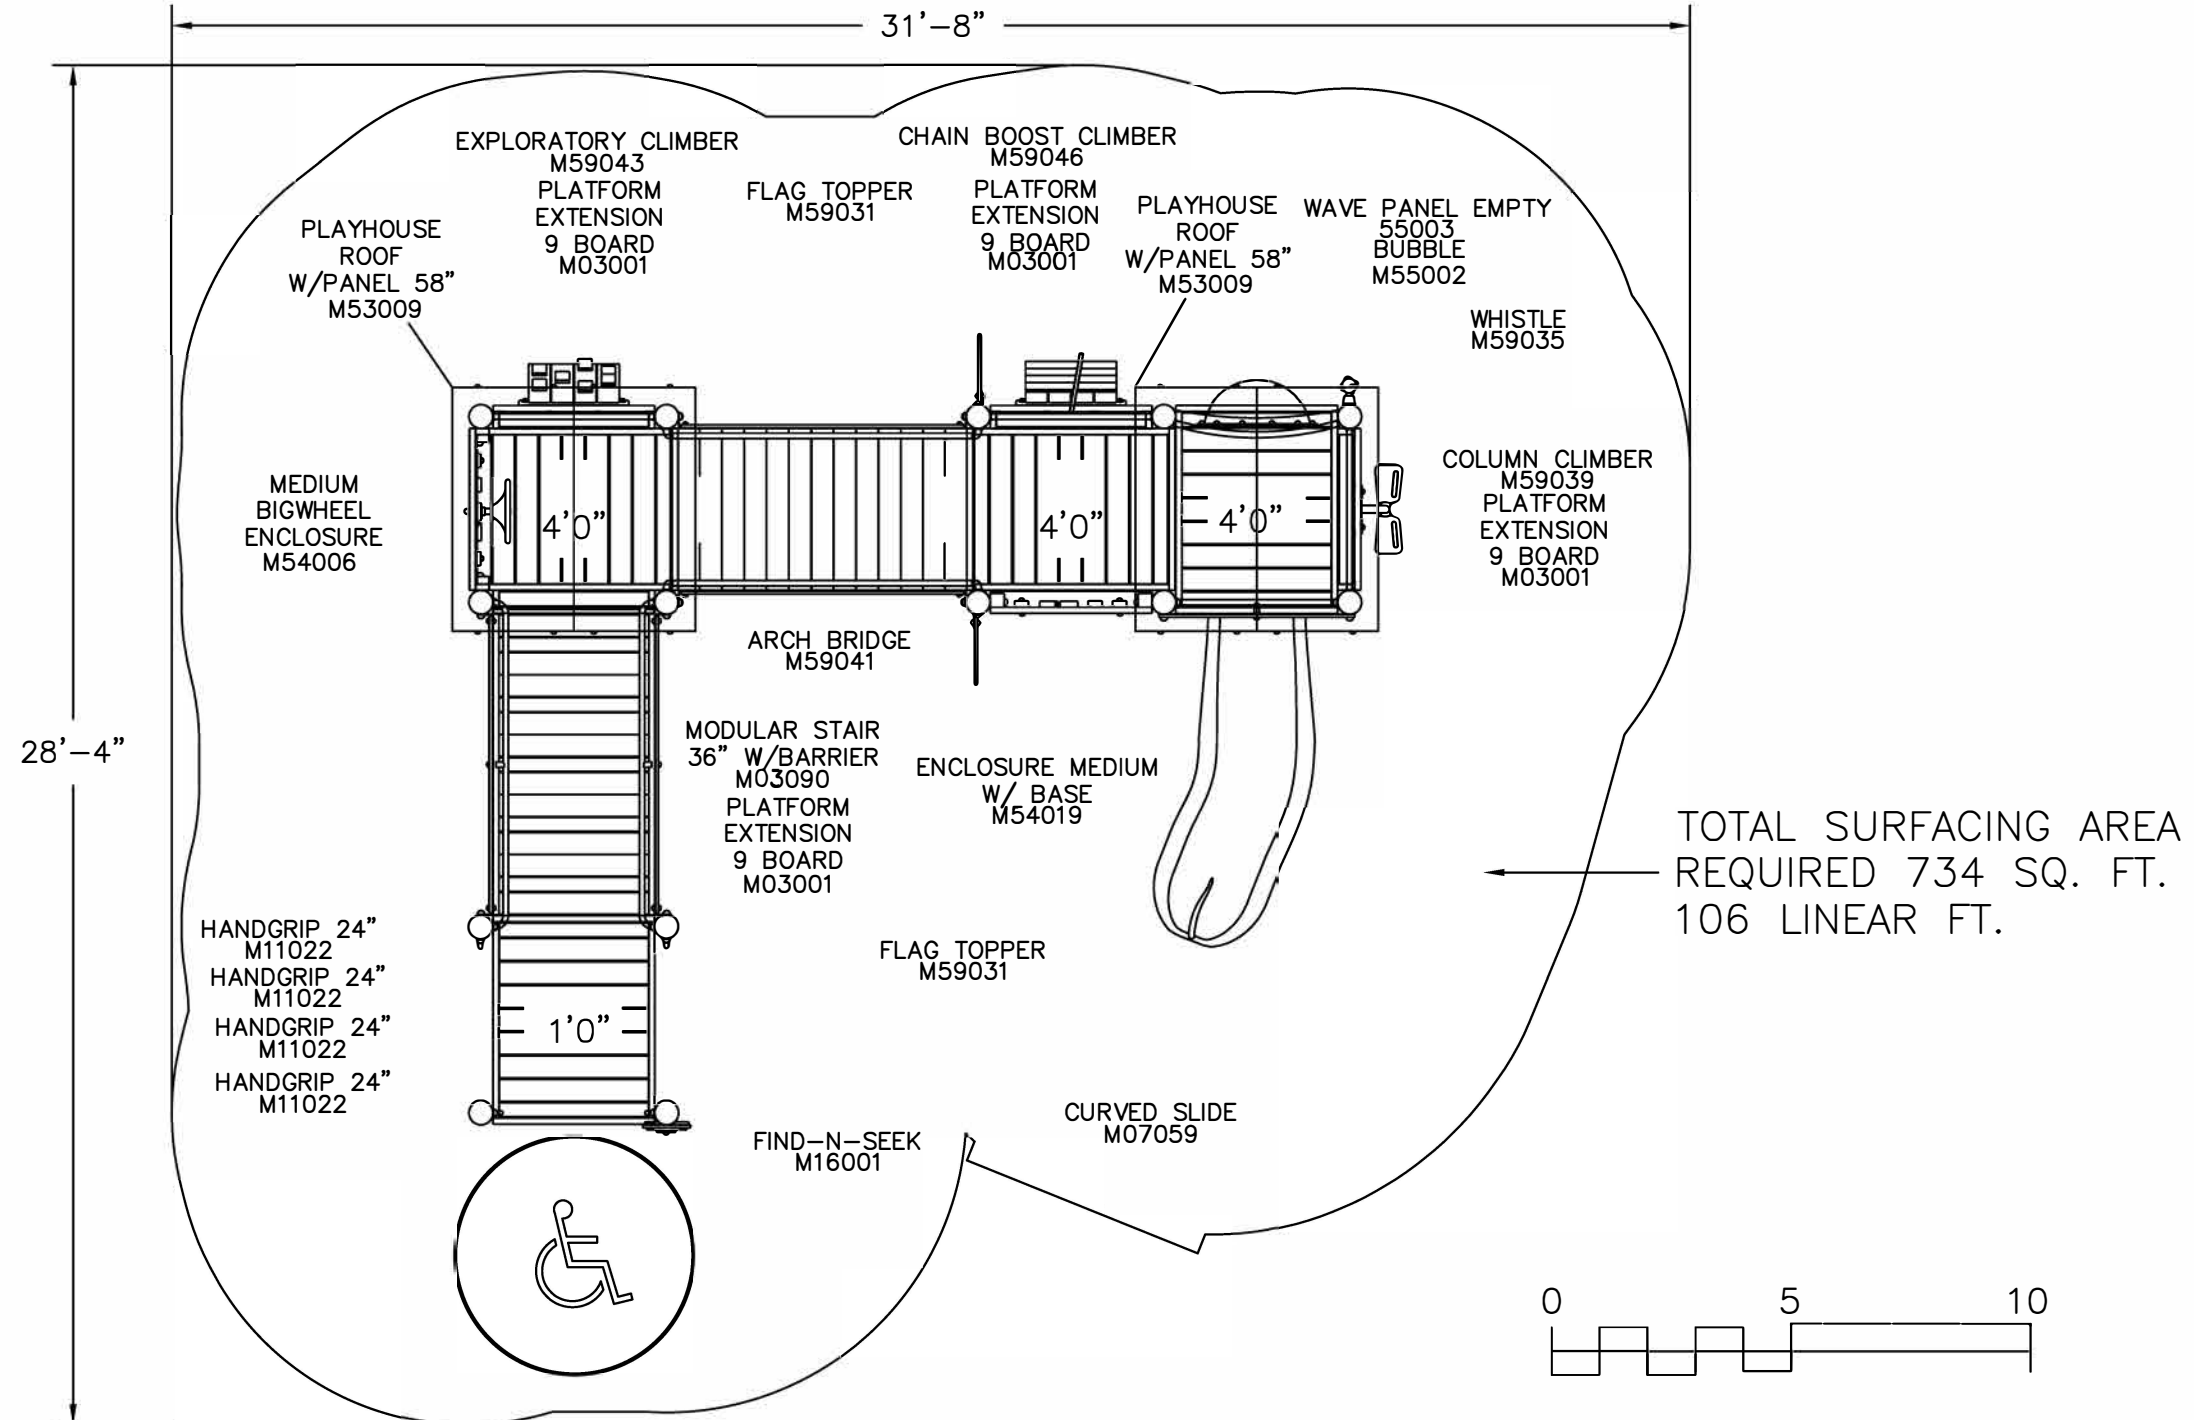

Resort Green Roof
MEC-434-G

This play equipment is recommended for children ages 2-5

Scale: 1/4" = 1'-0"
This drawing can be scaled only when in an 11" x 17" format

Drawn By: Jason Roberts
Date: 04/10/2018
Quote Number: MEC-434-G

<u>User Capacity</u>	30 - 40
<u>Critical Fall Height</u>	4'-0"

Bigtoys

It is the manufacturer's opinion that the structure shown herein complies with current ada standards concerning accessibility if used with proper accessible surfacing and together with other necessary ground level play equipment.
IMPORTANT: Never install play equipment over hard, unresilient surfaces such as asphalt, concrete, or compacted earth. It is the owner's responsibility to ensure the "minimum area required" contains an appropriate amount of resilient material to cushion accidental falls.