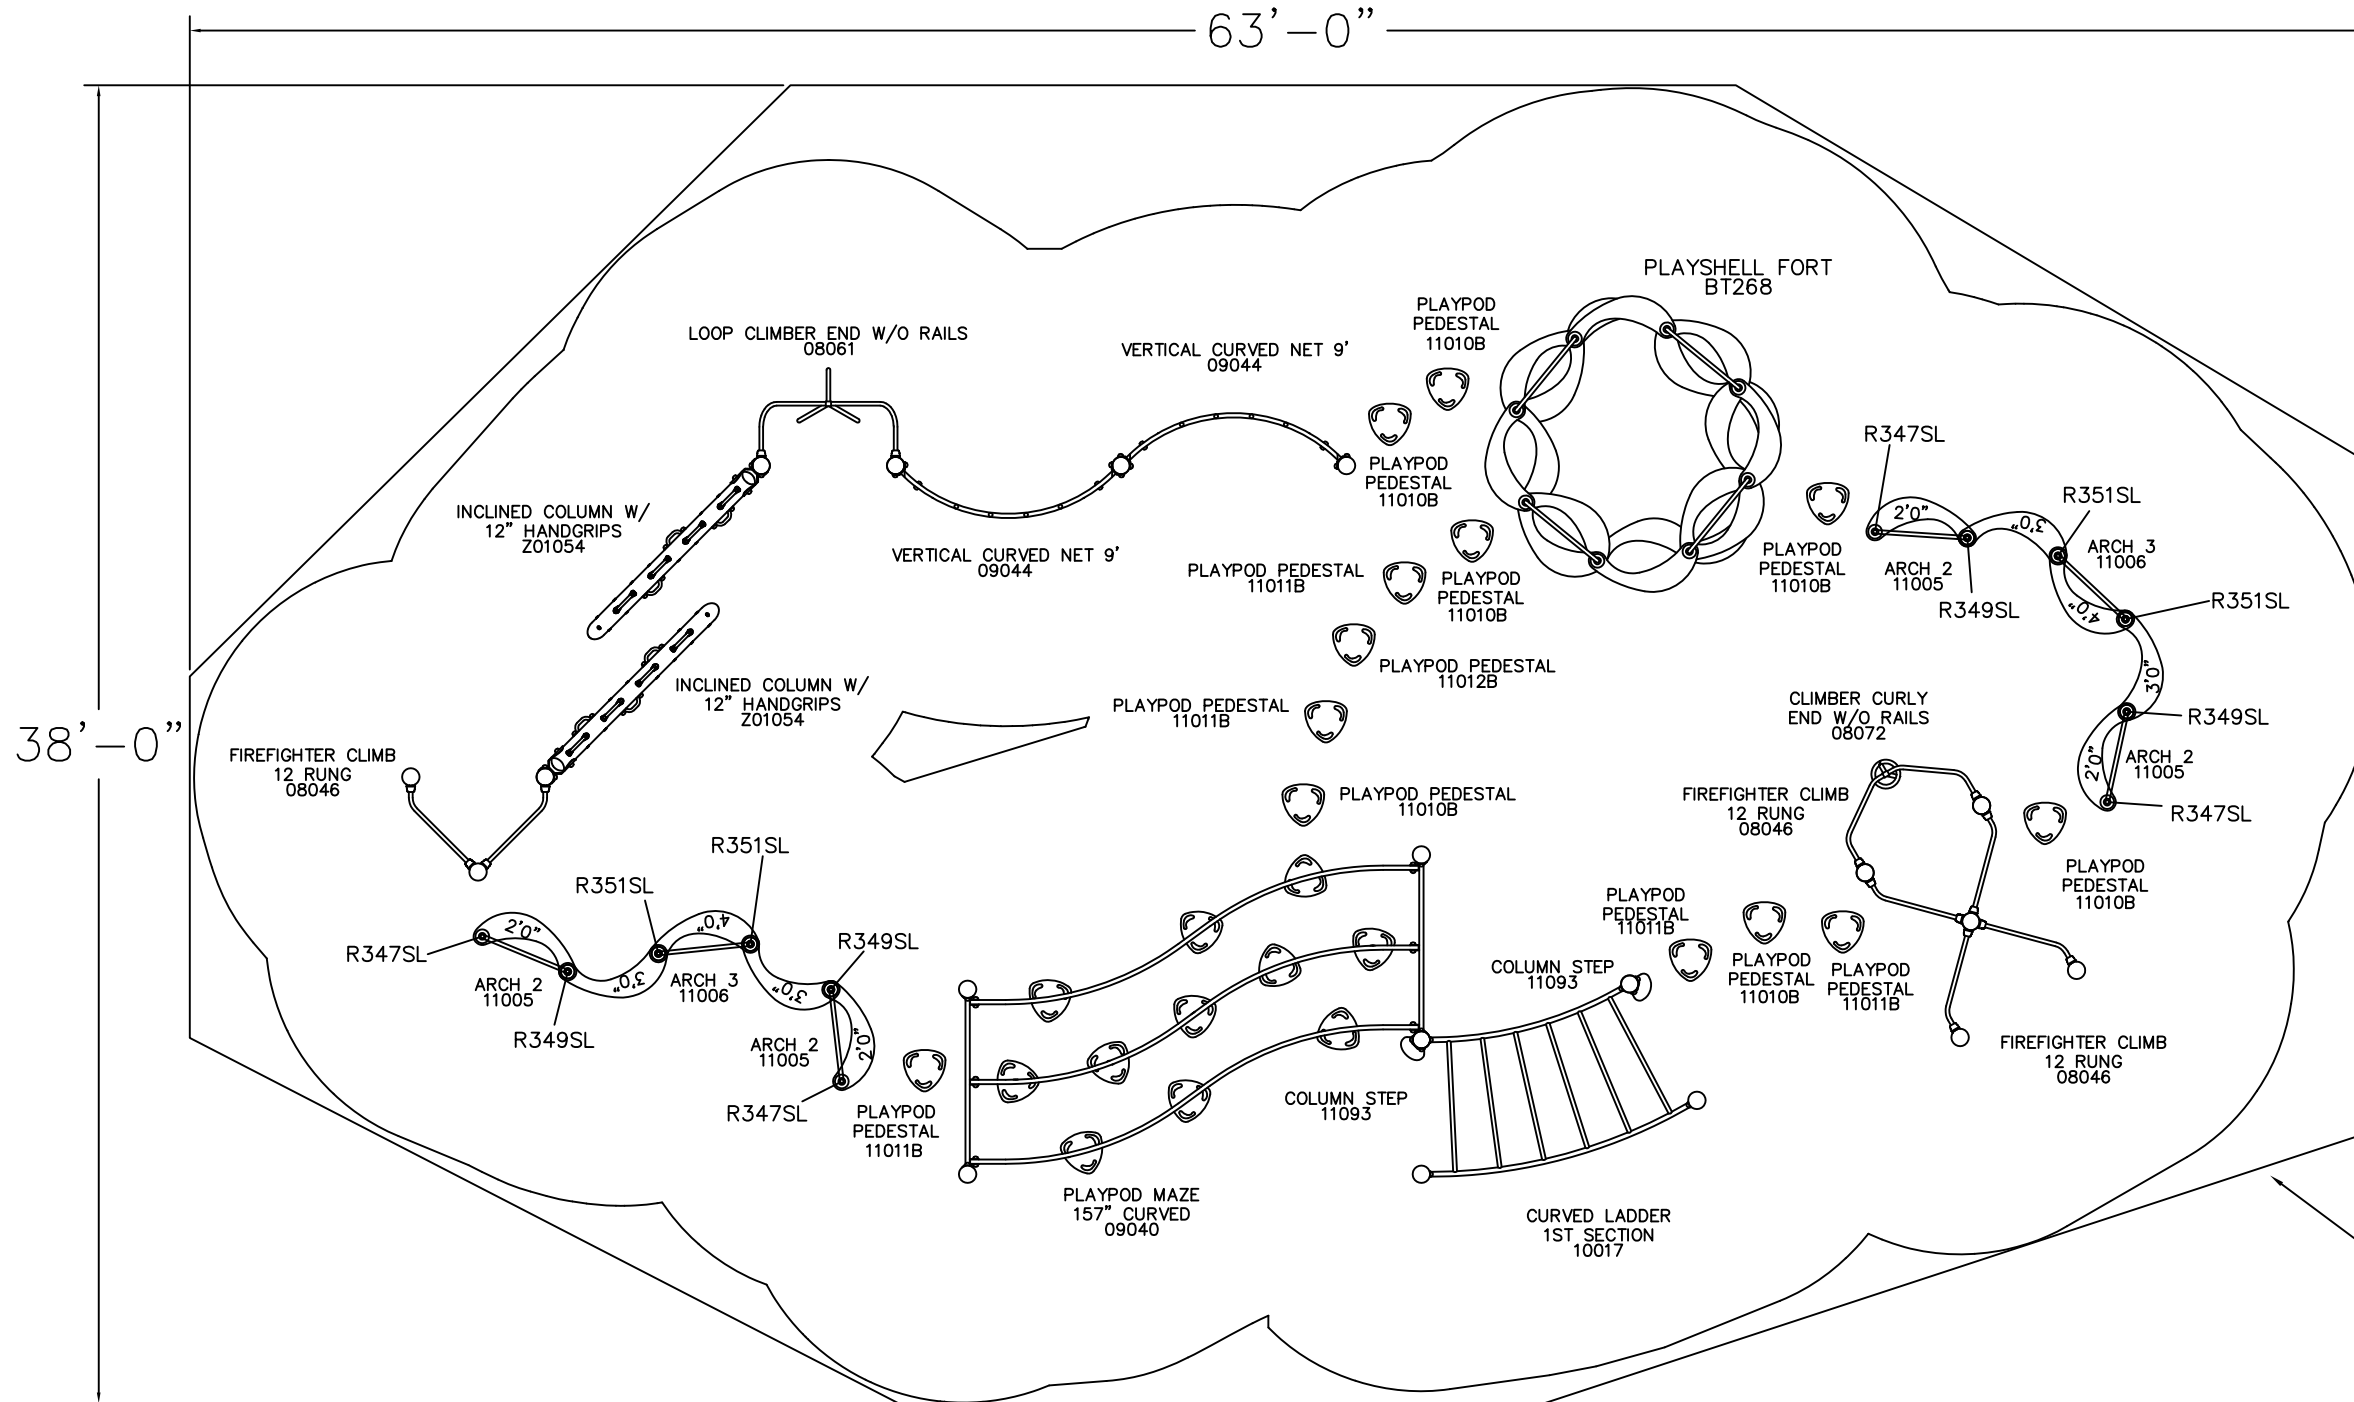

BIGTOYS WEBSITE UNIT

BIGTOYS

This play equipment is recommended for children ages:
5-12

Minimum Area Required:
63'-0" X 38'-0"

Scale: 3/16" = 1'-0"
This drawing can be scaled only when in an 11" x 17" format

Drawn By: JOHN MARTIN
Date: 2/15/16
Quote Number: 710-95160

BigToys
401 Chestnut Street, Ste. 410
Chattanooga, TN 37402
800-727-1907 / www.bigtoys.com

User Capacity
40 - 50
Critical Fall Height
9'-0"

1950 SQ. FT.
MINIMUM
SURFACING
170' PERIMETER

IMPORTANT: Never install play equipment over hard, unresilient surfaces such as asphalt, concrete, or compacted earth. It is the owner's responsibility to ensure the "minimum area required" contains an appropriate amount of resilient material to cushion accidental falls.